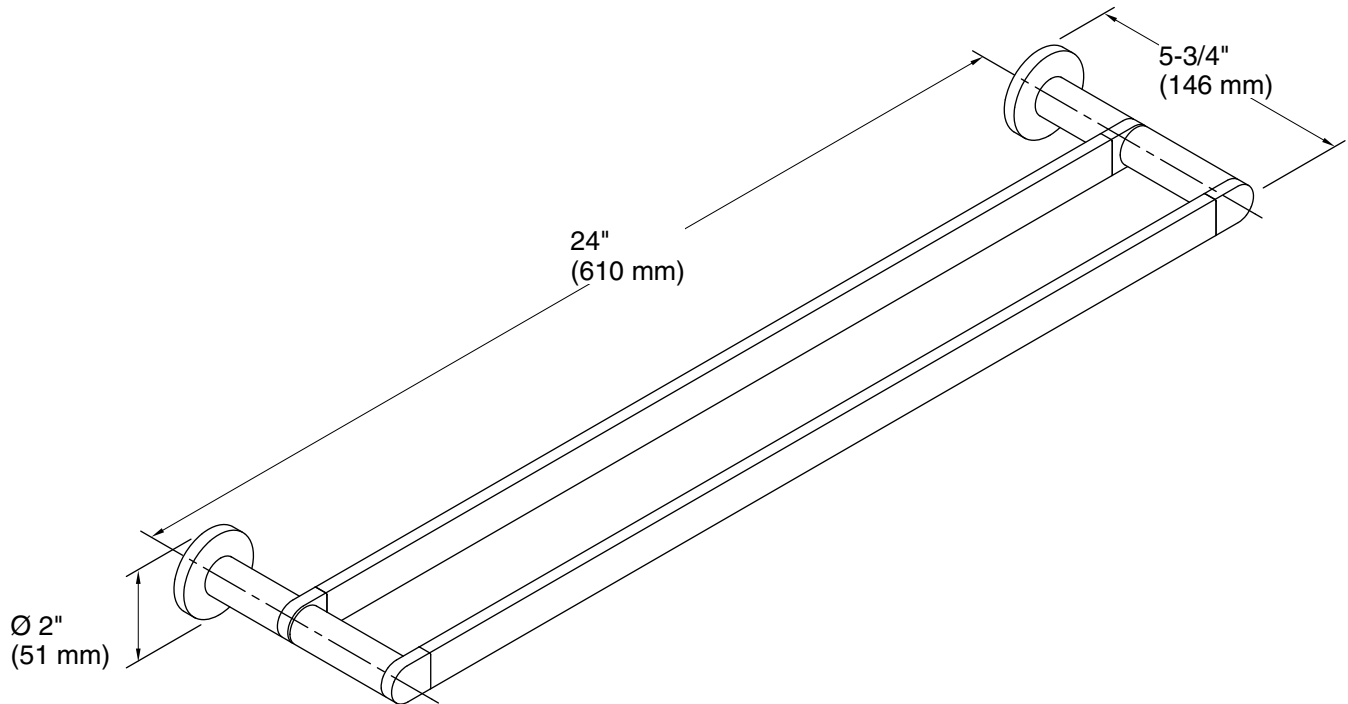

Technical Information

All product dimensions are nominal.

Material: Zinc, Brass

Notes

Install this product according to the installation guide.