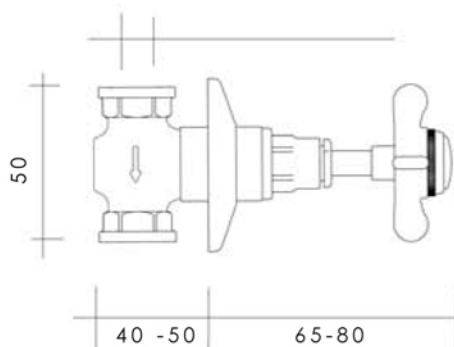

Diametro 70

1/2 BSP FEM

MAYFAIR Collection	
Code	Description
8070-C 8071-I/N/O/OR 8071-B/ND/R	Mayfair cut off tap wall mounted mixer 1/2 Chrome Incalux, Nickel, Dark Gold, Rose Gold Bronze, Dark Nickel, Copper
8070-3/4-C 8071-3/4-I/N/O/OR 8071-3/4-B/ND/R	Mayfair cut off wall mounted mixer 3/4 Chrome Incalux, Nickel, Dark Gold, Rose Gold Bronze, Dark Nickel, Copper