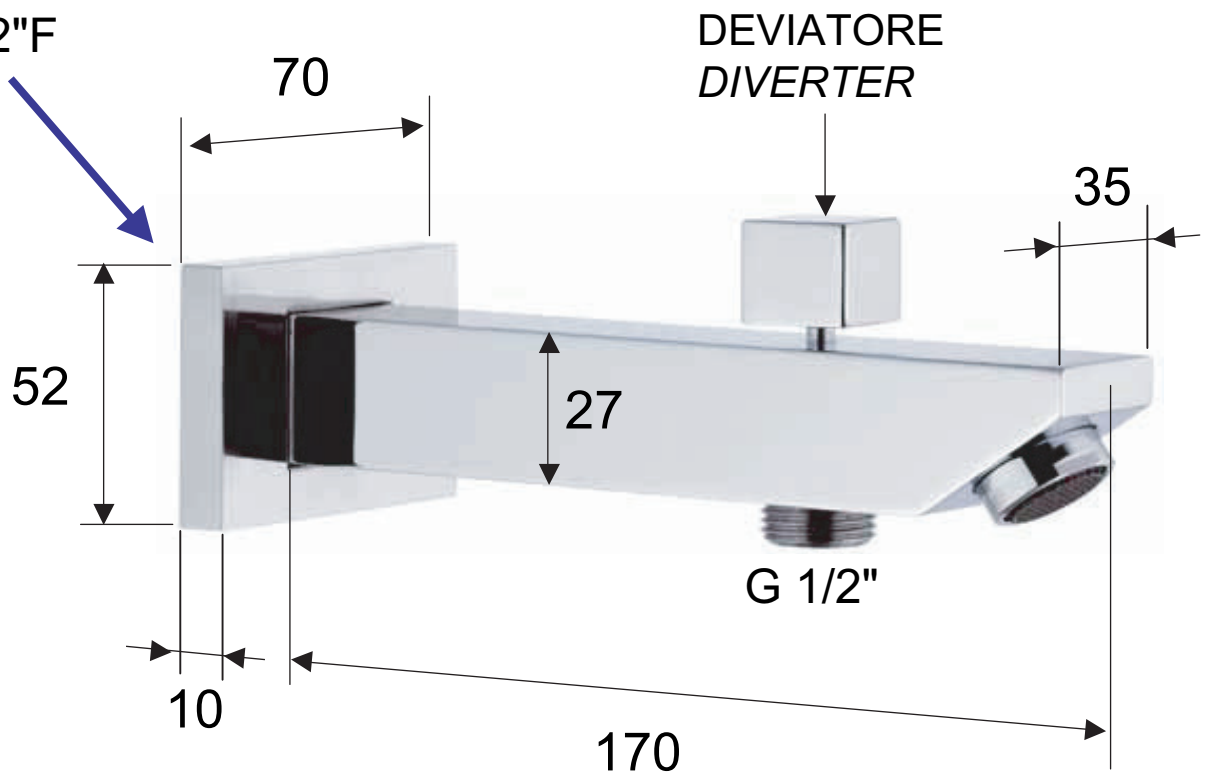

**DANIEL**

SCHEDA TECNICA TECHNICAL FEATURES

ART. COD.

**SK4702**

ATTACCO  
CONNECTION  
G 1/2" F

**MATERIALI / MATERIALS**

OTTONE CROMATO / CHROME PLATED BRASS

**CROMATURA / CHROME PLATING**