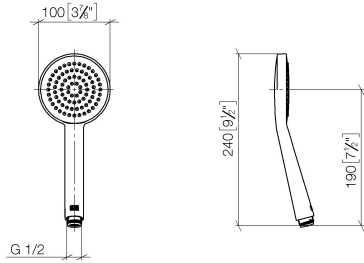

Hand shower - Brushed Durabronz (23kt Gold)

28 015 979

- COMPACT RAIN, max. flow rate 15 l/min (at 3 bar)
- with anti-scale system
- spray head Ø 100mm
- 1/2" connection
- WRAS 2009011

Intrinsic protection against back flow.

Fits: IMO, LULU, MADISON, MEM, TARA, CL.1, LISSÉ, VAIA, META, CYO

	Brushed Durabronz (23kt Gold)	28 015 979-28
	Chrome	28 015 979-00
	Chrome	28 015 979-00 0010
	Brushed Platinum	28 015 979-06
	Brushed Platinum	28 015 979-06 0010
	Platinum	28 015 979-08
	Platinum	28 015 979-08 0010
	Dark Chrome	28 015 979-19
	Dark Chrome	28 015 979-19 0010
	Light Gold	28 015 979-26
	Light Gold	28 015 979-26 0010
	Brushed Light Gold	28 015 979-27 0010
	Brushed Light Gold	28 015 979-27
	Brushed Durabronz (23kt Gold)	28 015 979-28 0010
	Matte Black	28 015 979-33
	Matte Black	28 015 979-33 0010
	Brushed Bronze	28 015 979-42 0010
	Brushed Bronze	28 015 979-42
	Brushed Champagne (22kt Gold)	28 015 979-46
	Brushed Champagne (22kt Gold)	28 015 979-46 0010
	Champagne (22kt Gold)	28 015 979-47
	Champagne (22kt Gold)	28 015 979-47 0010
	Brushed Chrome	28 015 979-93
	Brushed Chrome	28 015 979-93 0010
	Brushed Dark Platinum	28 015 979-99
	Brushed Dark Platinum	28 015 979-99 0010

Hand shower - Brushed Durabronz (23kt Gold)

IMO

28 015 979

28 015 979

mm [inches]

Flow rate chart

Codes & Standards

DIN 4109