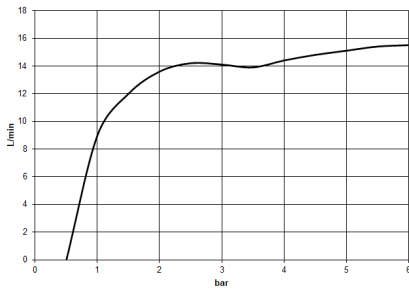

Hand shower - Brushed Durabronz (23kt Gold)

28 015 979

- COMPACT RAIN, max. flow rate 15 l/min (at 3 bar)
- with anti-scale system
- spray head Ø 100mm
- 1/2" connection
- WRAS 2009011

Intrinsic protection against back flow.

Hand shower - Brushed Durabronz (23kt Gold)

IMO

28 015 979

28 015 979

mm [inches]

Flow rate chart

Codes & Standards

DIN 4109