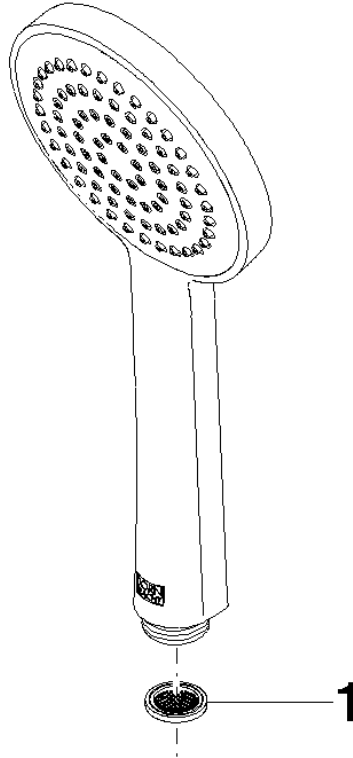

Hand shower - Brushed Durabronz (23kt Gold)

28 015 979

- COMPACT RAIN, max. flow rate 15 l/min (at 3 bar)
- with anti-scale system
- spray head Ø 100mm
- 1/2" connection
- WRAS 2009011

Intrinsic protection against back flow.

Hand shower - Brushed Durabronz (23kt Gold)

IMO

28 015 979

28 015 979

mm [inches]

Flow rate chart

Codes & Standards

DIN 4109

EN 1112

ISO 3822

Scottish Water
Byelaws

UK Water Supply
Regulations

Ü-Zeichen

Hand shower - Brushed Durabross (23kt Gold)

IMO

28 015 979

Certificates

WRAS_2009

DVGW_DW-
6517DN0

LGA_29

28 015 979

Product version from 4/1/2024

Parts for other
finishes can be found
here: [Chrome](#)

Hand shower - Brushed Durabrass (23kt Gold)