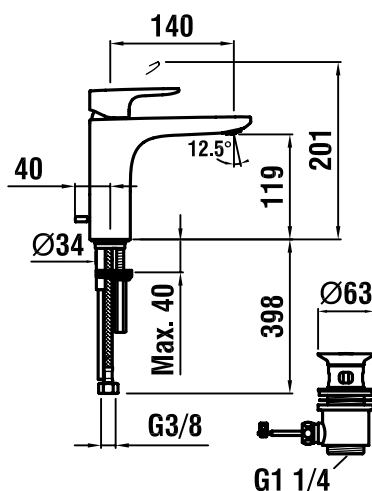

**Basin single-lever mixer
with pop-up waste
3.1175.1.004.121.1
without pop-up waste
3.1175.1.004.120.1**

TECHNICAL DATA / WITH POP-UP WASTE

| | |
|-------------------|---|
| Order no. | 3.1175.1.004.121.1 |
| Connection | 3/8" flexible connection hoses |
| Spout length | 140 mm |
| Flow rate | 5.7 l/min (3 bar) |
| Acoustic class | I/- |
| Specification | basin single-lever mixer 35 mm Quattro-G cartridge with flow and temperature limitation fixed spout |
| Accessories incl. | pop-up waste 1 1/4" |
| Surface finish | chrome |

TECHNICAL DATA / WITHOUT POP-UP WASTE

| | |
|----------------|---|
| Order no. | 3.1175.1.004.120.1 |
| Connection | 3/8" flexible connection hoses |
| Spout length | 140 mm |
| Flow rate | 5.7 l/min (3 bar) |
| Acoustic class | I/- |
| Specification | basin single-lever mixer 35 mm Quattro-G cartridge with flow and temperature limitation fixed spout |
| Surface finish | chrome |

TECHNICAL DRAWINGS

TECHNICAL DRAWINGS