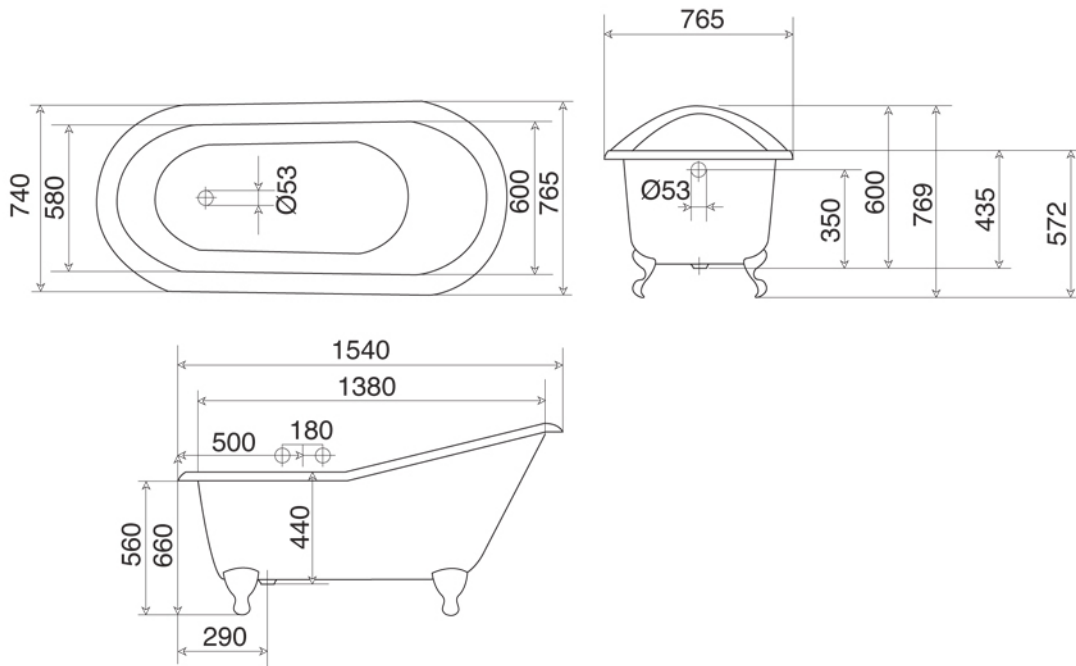

POSIZIONE RUBINETTERIA A MURO CONSIGLIATA A 500 mm DAL BORDO PIANO
FORATURA GRUPPO VASCA ALTEZZA DA PAVIMENTO 660 mm

| CAST IRON BATHTUB Collection | |
|------------------------------|--|
| Code | Description |
| 9148 | Cast iron bathtub 1700x760 (Kg. 129 - Lt 205) Without tap holes, external unfinished |

Verona - Italy
tel. +39 045 8006917
fax. +39 045 8020111
gentry-home.com

POSIZIONE RUBINETTERIA A MURO CONSIGLIATA A 500 mm DAL BORDO PIANO
FORATURA GRUPPO VASCA ALTEZZA DA PAVIMENTO 660 mm

| CAST IRON BATHTUB Collection | |
|------------------------------|--|
| Code | Description |
| 9152 | Cast iron bathtub 1540x765 (Kg. 120 - Lt 180) Without tap holes, external unfinished |
| 9164 | Cast iron feet Unfinished |
| 9167 | White |
| 9165-C | Chrome |
| 9166-I/N/O/OR | Incalux, Nickel, Dark Gold, Rose Gold |
| 9166-B/ND/R | Bronze, Dark Nickel, Copper |
| 103 | External painting External painting White |
| 105 | External painting RAL |
| 106 | Gold leaf decoration |
| 107 | Silver leaf decoration |

GH
GENTRY HOME

Verona - Italy
tel. +39 045 8006917
fax. +39 045 8020111
gentry-home.com

| CAST IRON BATHTUB Collection | |
|--|--|
| Code | Description |
| 0190-C 0191-I/N/O/OR 0191-B/ND/R | <p>Exposed bath waste with drain stopper chain and overflow with exposed pipes for floor connector and siphon</p> <p>Chrome Incalux, Nickel, Dark Gold, Rose Gold Bronze, Dark Nickel, Copper</p> |