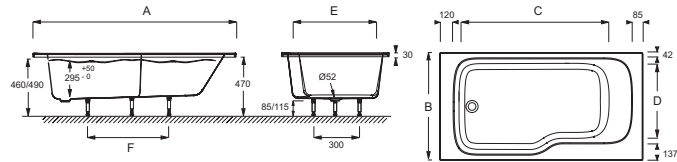

Product Specification: Shower-bath 170 x 90 cm, LH, CE6D065L. Collection: MALICE. DIMENSIONS: 170 x 90 x 50 cm. WEIGHT: 26.5 kg. MATERIAL: Acrylic. INSTALLATION TYPE: Drop-in. VOLUME (L): 309/239. SHAPE: Rectangular. WASTE DIAMETER: 5,2. VERSION: Gauche. FEET: Supplied. STEP: Not supplied. WASTE : Founi. OPTIONAL COORDINATING PANEL: Yes. OPTIONAL COORDINATING BATHTHSCREEN: Yes. BATH WELL LENGTH: 126. BATH WELL WIDTH: 63. TWO-PERSON BATH: No. CAN BE EQUIPPED WITH A WHIRLPOOL SYSTEM: No. GUARANTEE: 10 years. SUPPLIED WITH: Extra-slim waste with adjustable overflow included. OPTIONAL: Pivot bathscreen, storage shelving, reversible panel and storage tray. BOTTOM DIMENSIONS: 126 x 63/72 cm.

Mm	E6D065L	E6D066L
A	1698 ⁻³	1596 ⁻³
B	898 ⁻³	848 ⁻³
C	1260	1157
D	630	580
E	720	670
F	820	720

Product Specification: Shower-bath 170 x 90 cm, LH. CE6D065L. Collection: MALICE. DIMENSIONS: 170 x 90 x 50 cm. WEIGHT: 26.5 kg. MATERIAL: Acrylic. INSTALLATION TYPE: Drop-in. VOLUME (L): 309/239. SHAPE: Rectangular. WASTE DIAMETER: 5,2. VERSION: Gauche. FEET: Supplied. STEP: Not supplied. WASTE : Fourni. OPTIONAL COORDINATING PANEL: Yes. OPTIONAL COORDINATING BATHTHSCREEN: Yes. BATH WELL LENGTH: 126. BATH WELL WIDTH: 63. TWO-PERSON BATH: No. CAN BE EQUIPPED WITH A WHIRLPOOL SYSTEM: No. GUARANTEE: 10 years. SUPPLIED WITH: Extra-slim waste with adjustable overflow included. OPTIONAL: Pivot bathscreen, storage shelving, reversible panel and storage tray. BOTTOM DIMENSIONS: 126 x 63/72 cm.