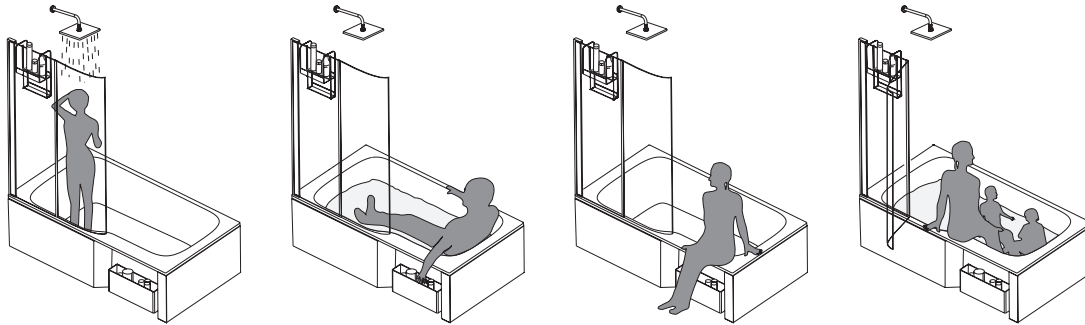

Consumer benefits

- **EASIER ACCESS** Step-in height reduced to 50 cm (standard bath: 57 cm)
- **BATHING COMFORT:** Water height maintained at 34.5 cm, thanks to special waste included to adjust overflow height
- **FUNCTIONAL:** Wide front seating ledge for daily use
- **SHOWERING COMFORT:** Wide flat-bottomed showering space for same comfort as a shower tray
- **INGENIOUS:** Flush-fit waste means no tripping or stubbed toes

Product Specification: Shower-bath 170 x 90 cm, LH, CE6D065L. Collection: MALICE. DIMENSIONS: 170 x 90 x 50 cm. WEIGHT: 26.5 kg. MATERIAL: Acrylic. INSTALLATION TYPE: Drop-in. VOLUME (L): 309/239. SHAPE: Rectangular. WASTE DIAMETER: 5,2. VERSION: Gauche. FEET: Supplied. STEP: Not supplied. WASTE : Founi. OPTIONAL COORDINATING PANEL: Yes. OPTIONAL COORDINATING BATHTHSCREEN: Yes. BATH WELL LENGTH: 126. BATH WELL WIDTH: 63. TWO-PERSON BATH: No. CAN BE EQUIPPED WITH A WHIRLPOOL SYSTEM: No. GUARANTEE: 10 years. SUPPLIED WITH: Extra-slim waste with adjustable overflow included. OPTIONAL: Pivot bathscreen, storage shelving, reversible panel and storage tray. BOTTOM DIMENSIONS: 126 x 63/72 cm.

Mm	E6D065L	E6D066L
A	1698 ⁻³	1596 ⁻³
B	898 ⁻³	848 ⁻³
C	1260	1157
D	630	580
E	720	670
F	820	720

Product Specification: Shower-bath 170 x 90 cm, LH. CE6D065L. Collection: MALICE. DIMENSIONS: 170 x 90 x 50 cm. WEIGHT: 26.5 kg. MATERIAL: Acrylic. INSTALLATION TYPE: Drop-in. VOLUME (L): 309/239. SHAPE: Rectangular. WASTE DIAMETER: 5,2. VERSION: Gauche. FEET: Supplied. STEP: Not supplied. WASTE : Fourni. OPTIONAL COORDINATING PANEL: Yes. OPTIONAL COORDINATING BATHTHSCREEN: Yes. BATH WELL LENGTH: 126. BATH WELL WIDTH: 63. TWO-PERSON BATH: No. CAN BE EQUIPPED WITH A WHIRLPOOL SYSTEM: No. GUARANTEE: 10 years. SUPPLIED WITH: Extra-slim waste with adjustable overflow included. OPTIONAL: Pivot bathscreen, storage shelving, reversible panel and storage tray. BOTTOM DIMENSIONS: 126 x 63/72 cm.