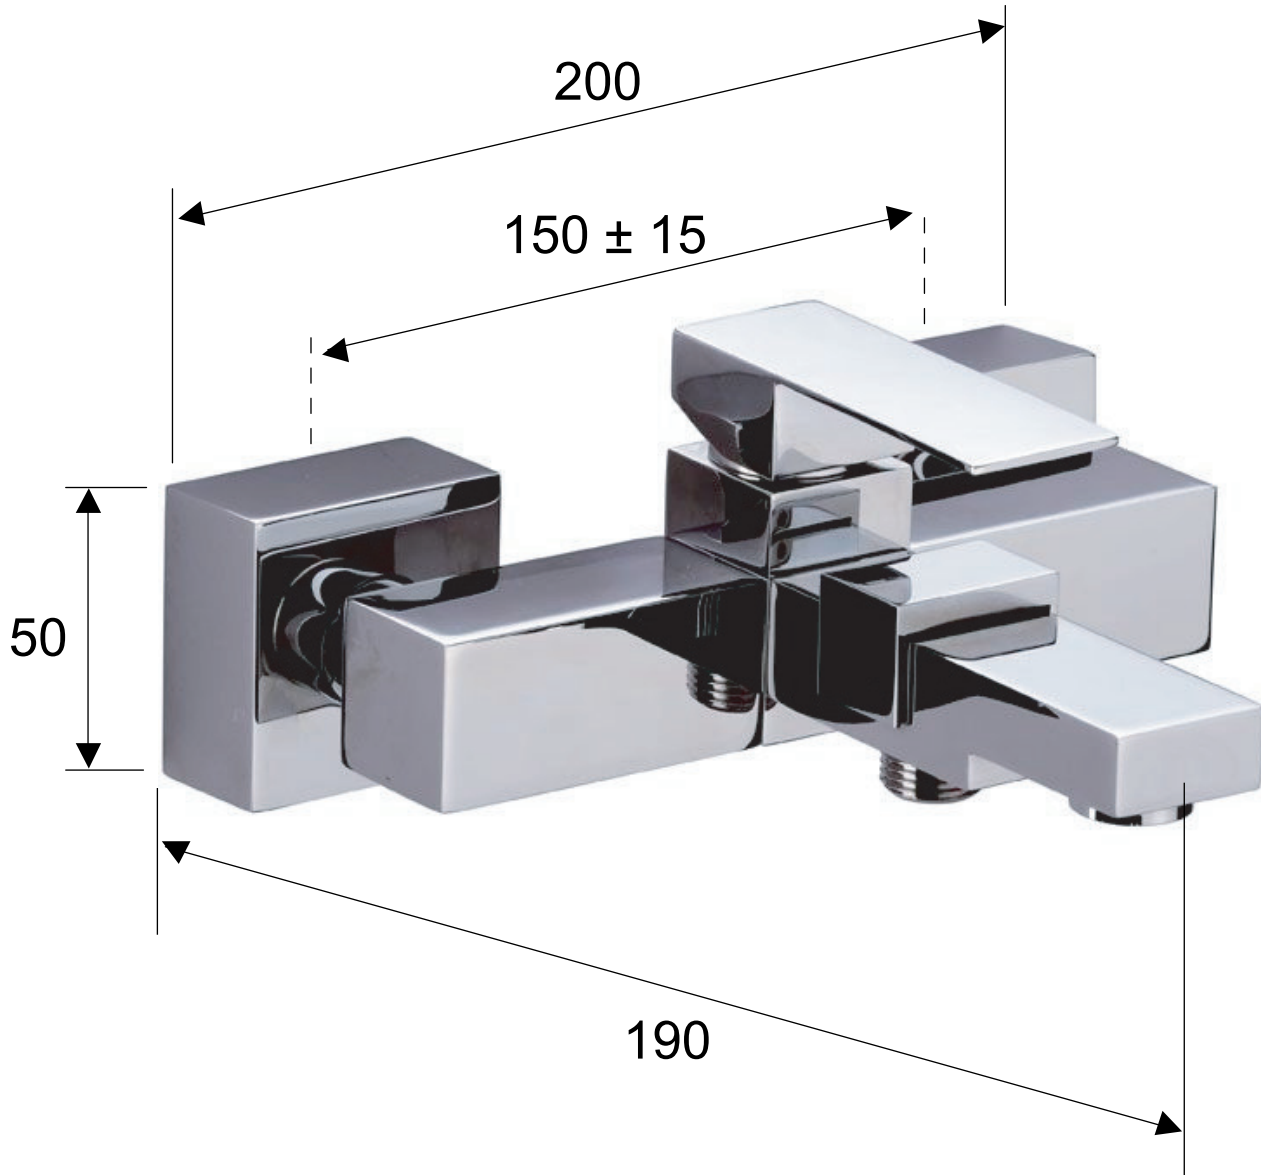

**DANIEL**

SCHEDA TECNICA TECHNICAL FEATURES

ART. COD.

**SK600H**

**MATERIALI / MATERIALS**

OTTONE CROMATO / CHROME PLATED BRASS

**CROMATURA / CHROME PLATING**

UNI EN 248