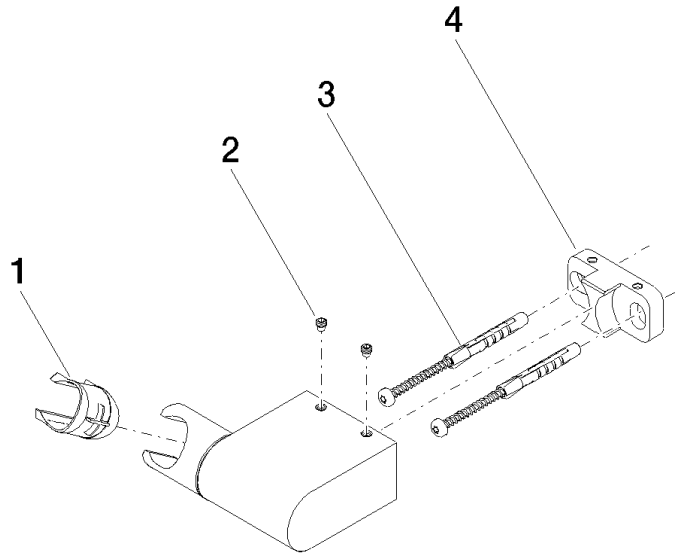

28 060 970

● pivotable 75°

Fits: IMO, LULU, MADISON, MEM, TARA,
CL.1, LISSÉ, VAIA, META, CYO

	Dark Chrome	28 060 970-19
	Chrome	28 060 970-00
	Brushed Platinum	28 060 970-06
	Platinum	28 060 970-08
	Dark Brass matt	28 060 970-16
	Light Gold	28 060 970-26
	Brushed Light Gold	28 060 970-27
	Brushed Durabronze (23kt Gold)	28 060 970-28
	Matte Black	28 060 970-33
	Brushed Bronze	28 060 970-42
	Brushed Champagne (22kt Gold)	28 060 970-46
	Champagne (22kt Gold)	28 060 970-47
	Brushed Chrome	28 060 970-93
	Brushed Dark Platinum	28 060 970-99

28 060 970

mm [inches]

28 060 970

Parts for other
finishes can be found
here: [Chrome](#)

Wall bracket swivel - Dark Chrome

IMO

28 060 970

Spare parts list