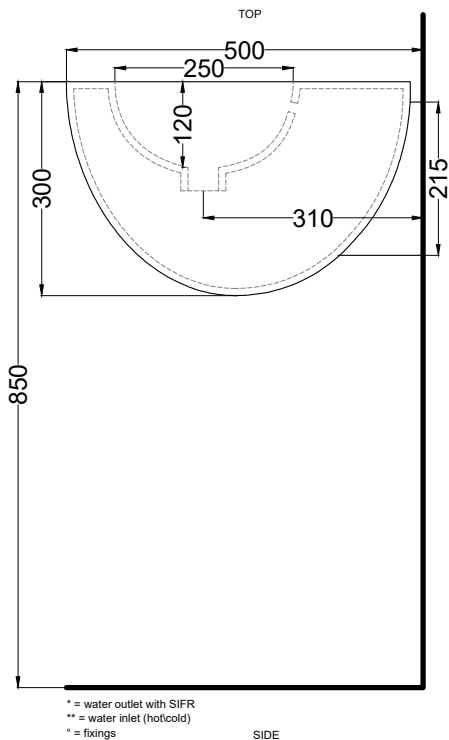

ATTENZIONE: Superfici, pesi e misure riportate possono presentare leggere differenze rispetto ai pezzi reali, in considerazione e accordo delle caratteristiche di tolleranza intrinseche del materiale ceramico e del suo processo produttivo. L'azienda si riserva di cambiare schede tecniche e caratteristiche di funzionamento degli articoli in ogni momento e senza necessità di preavviso.

ATTENTION: Surfaces, weights and dimensions can show some little differences compared to the real item, following typical intrinsic characteristics of ceramics material and production. The company reserves the right to change any technical specifications/ dimension and/or operating characteristics of the products at any time and without giving notice.