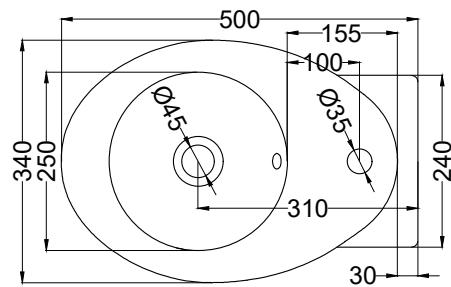

ATTENZIONE: Superfici, pesi e misure riportate possono presentare leggere differenze rispetto ai pezzi reali, in considerazione e accordo delle caratteristiche di tolleranza intrinseche del materiale ceramico e del suo processo produttivo. L'azienda si riserva di cambiare schede tecniche e caratteristiche di funzionamento degli articoli in ogni momento e senza necessità di preavviso.

ATTENTION: Surfaces, weights and dimensions can show some little differences compared to the real item, following typical intrinsic characteristics of ceramics material and production. The company reserves the right to change any technical specifications/ dimension and/or operating characteristics of the products at any time and without giving notice.