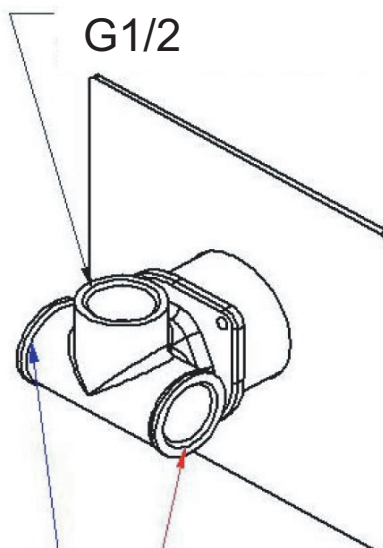

ART. COD.

**SK602B**

□ 116x116

USCITA DOCCIA  
SHOWER OUTLET  
G1/2

ENTRATA ACQUA FREDDA  
COLD WATER INLET  
G1/2

ENTRATA  
ACQUA CALDA  
HOT WATER INLET  
G1/2

**MATERIALI / MATERIALS**

OTTONE CROMATO / CHROME PLATED BRASS

**CROMATURA / CHROME PLATING**

UNI EN 248