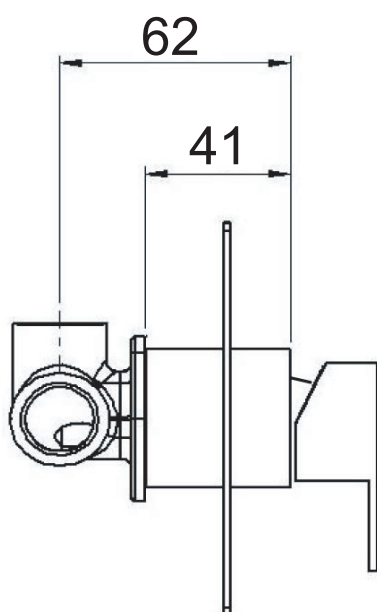

ART. COD.

**SK602B**

□ 116x116

USCITA DOCCIA  
SHOWER OUTLET  
G1/2

ENTRATA ACQUA FREDDA  
COLD WATER INLET  
G1/2

ENTRATA  
ACQUA CALDA  
HOT WATER INLET  
G1/2

**MATERIALI / MATERIALS**

OTTONE CROMATO / CHROME PLATED BRASS

**CROMATURA / CHROME PLATING**

UNI EN 248