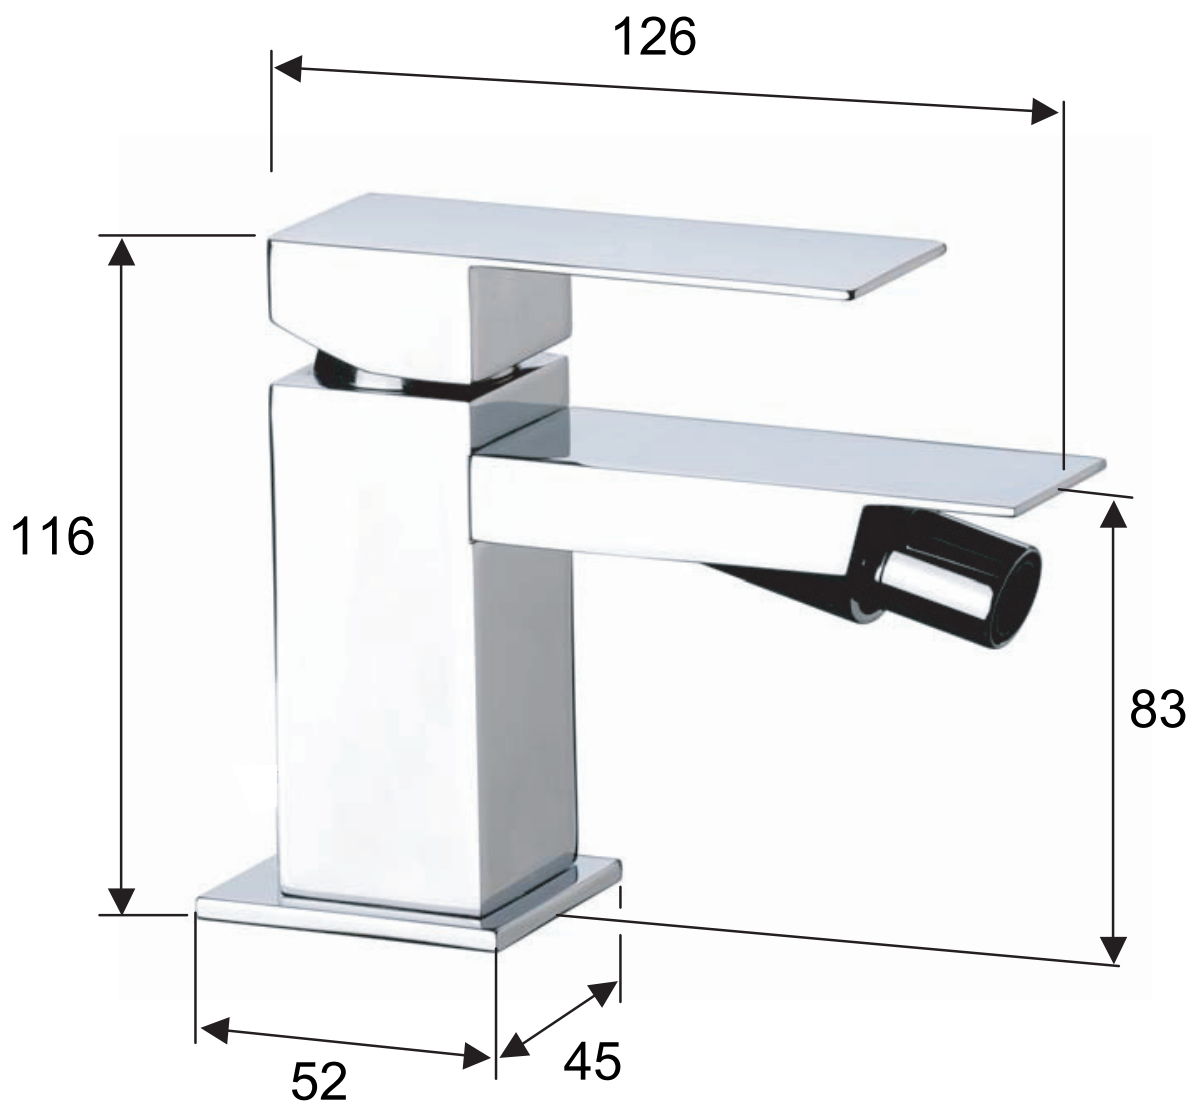

DANIEL

SCHEDA TECNICA TECHNICAL FEATURES

ART. COD.

SK604B

MATERIALI / MATERIALS

OTTONE CROMATO / CHROME PLATED BRASS

CROMATURA / CHROME PLATING

UNI EN 248