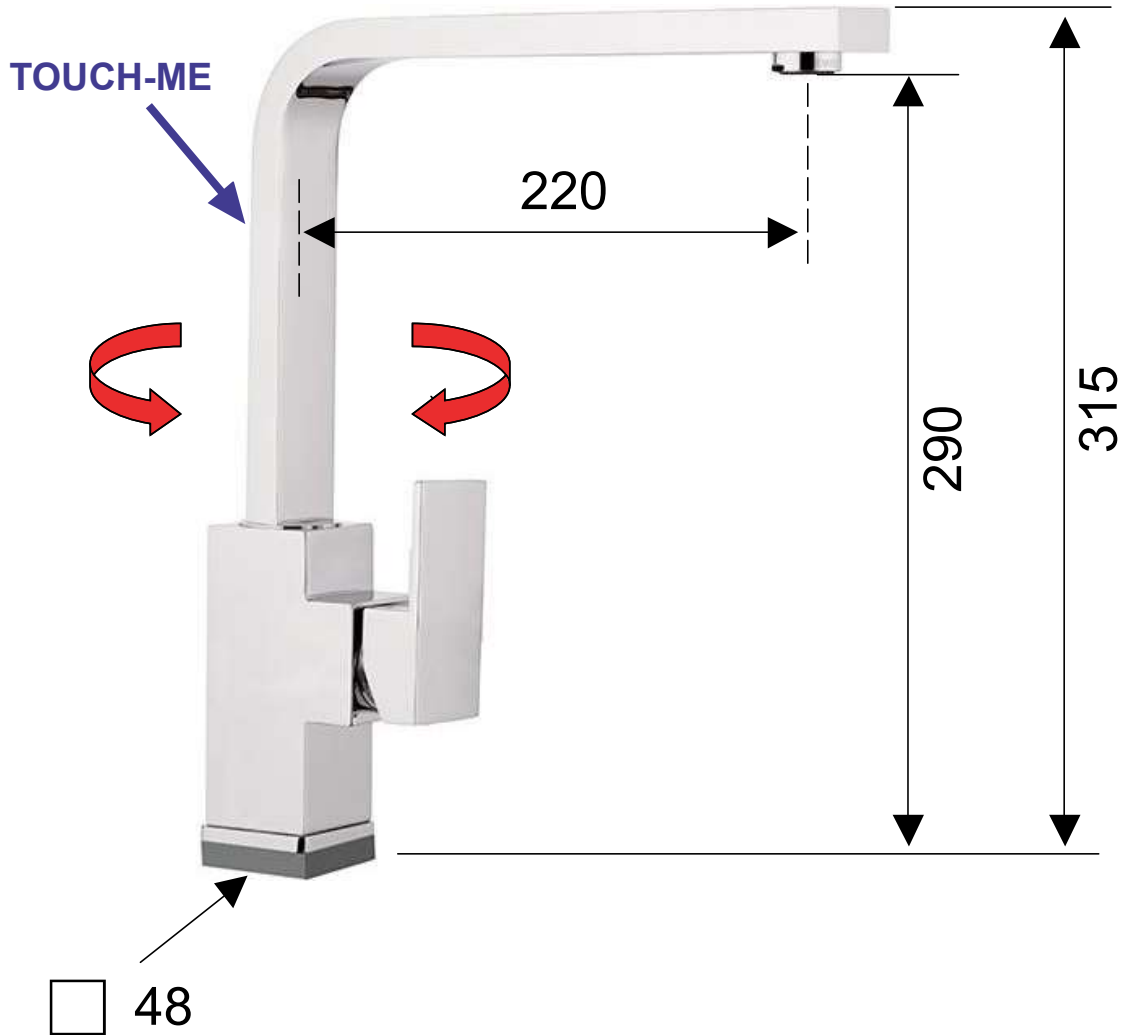

DANIEL

SCHEDA TECNICA TECHNICAL FEATURES

ART. COD.

SKT617

MATERIALI / MATERIALS

OTTONE CROMATO / CHROME PLATED BRASS

CROMATURA / CHROME PLATING

UNI EN 248