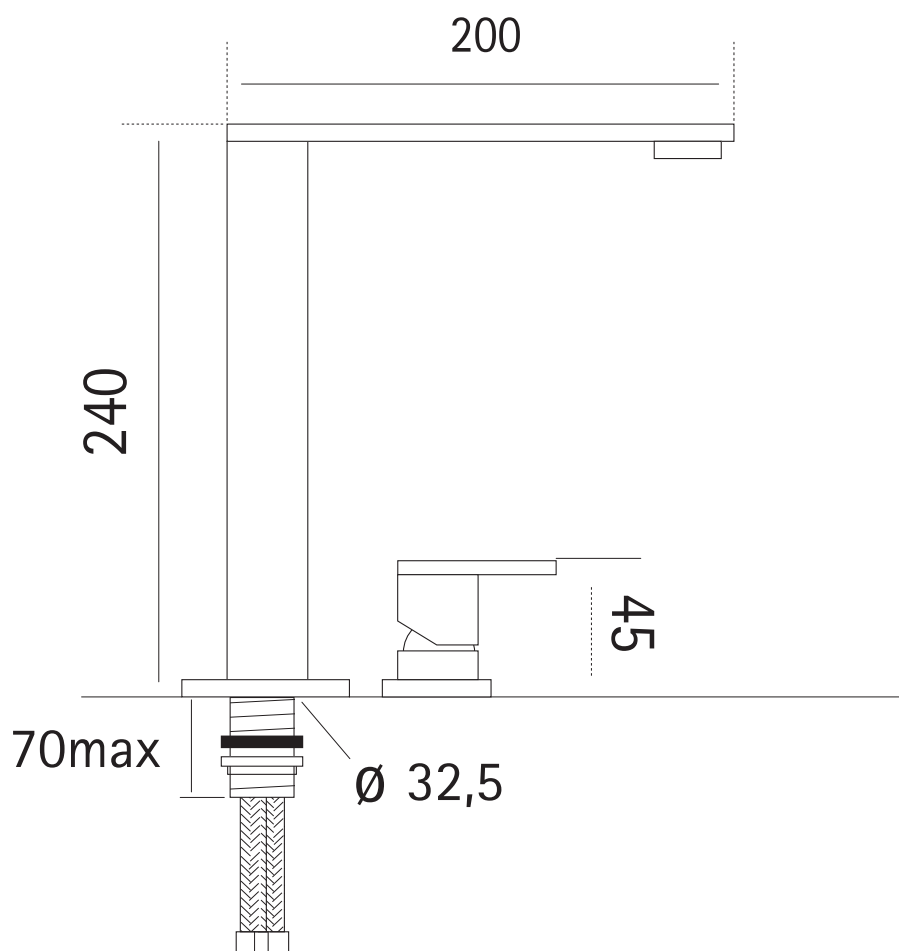

334 BSC

Canna abbattibile fino a 4 cm.  
Underwindow system goes down to 4 cm.