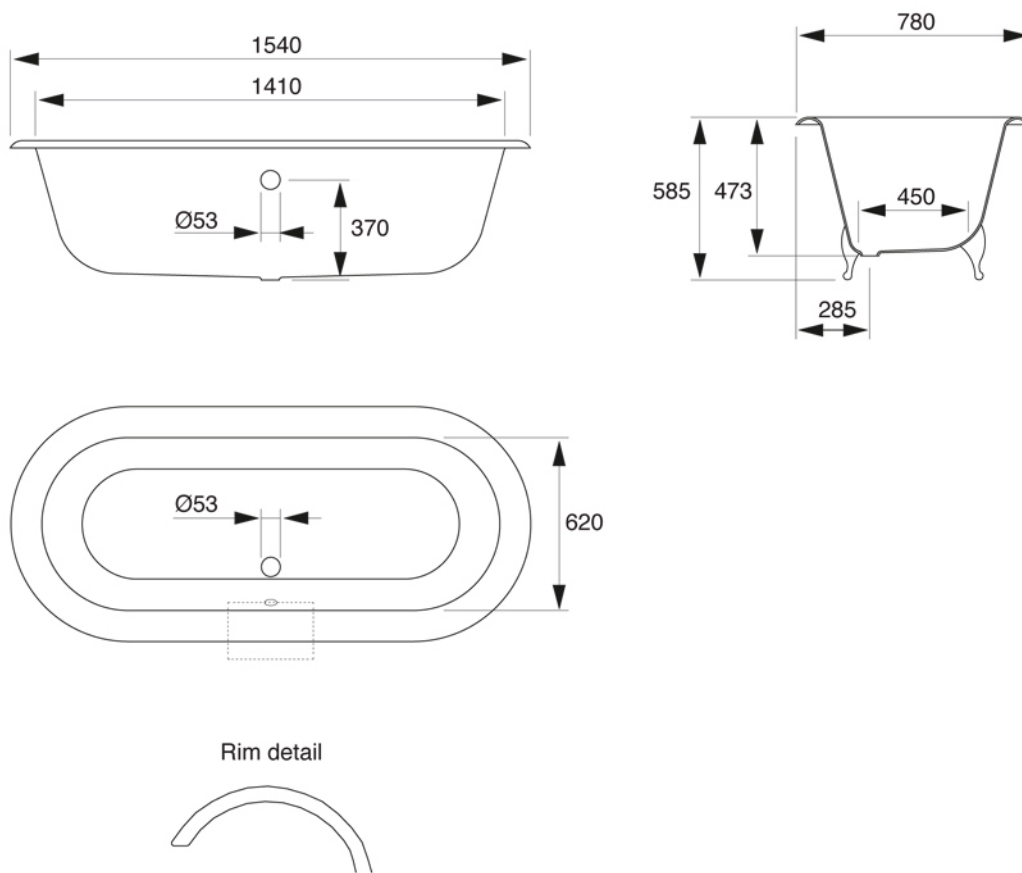

| Feet model | A (mm) | B (mm) |
|-------------|-----------|-----------|
| Ball & Claw | 1080 | 380 |
| Flower | 1030 | 330 |

| CAST IRON BATHTUB Collection | |
|------------------------------|--|
| Code | Description |
| 9153 9154 | Cast iron bathtub 1700x780 (Kg. 129 - Lt. 190) Without taps holes, external unfinished With taps holes, external unfinished |

Verona - Italy
tel. +39 045 8006917
fax. +39 045 8020111
gentry-home.com

| CAST IRON BATHTUB Collection | |
|------------------------------|--|
| Code | Description |
| 9130 | Cast iron bathtub 1540x780 (kg. 113 - Lt. 170) Without taps holes, external unfinished |
| 103 | External painting External painting White |
| 105 | External painting RAL |
| 106 | Gold leaf decoration |
| 107 | Silver leaf decoration |

Verona - Italy
 tel. +39 045 8006917
 fax. +39 045 8020111
 gentry-home.com

Ball and Claw

Flower

| CAST IRON BATHTUB Collection | |
|--|---|
| Code | Description |
| 9168 9171 9169-C 9170-I/N/O/OR 9170-B/ND/R | Ball&Claw cast iron feet Unfinished White Chrome Incalux, Nickel, Dark Gold, Rose Gold Bronze, Dark Nickel, Copper Flower cast iron feet Unfinished White Chrome Incalux, Nickel, Dark Gold, Rose Gold Bronze, Dark Nickel, Copper |
| 9196 9199 9197-C 9198-I/N/O/OR 9198-B/ND/R | Ball&Claw cast iron feet Unfinished White Chrome Incalux, Nickel, Dark Gold, Rose Gold Bronze, Dark Nickel, Copper Flower cast iron feet Unfinished White Chrome Incalux, Nickel, Dark Gold, Rose Gold Bronze, Dark Nickel, Copper |

Verona - Italy
 tel. +39 045 8006917
 fax. +39 045 8020111
 gentry-home.com

| CAST IRON BATHTUB Collection | |
|--|--|
| Code | Description |
| 0190-C 0191-I/N/O/OR 0191-B/ND/R | <p>Exposed bath waste with drain stopper chain and overflow with exposed pipes for floor connector and siphon</p> <p>Chrome Incalux, Nickel, Dark Gold, Rose Gold Bronze, Dark Nickel, Copper</p> |