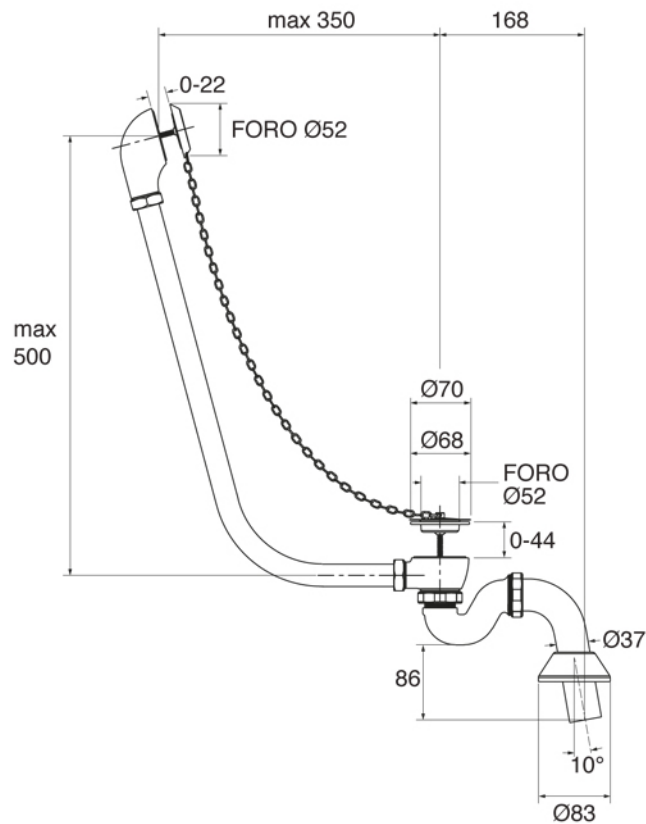

| Feet model | A (mm) | B (mm) |
|-------------|-----------|-----------|
| Ball & Claw | 1080 | 380 |
| Flower | 1030 | 330 |

| CAST IRON BATHTUB Collection | |
|------------------------------|--|
| Code | Description |
| 9153 9154 | Cast iron bathtub 1700x780 (Kg. 129 - Lt. 190) Without taps holes, external unfinished With taps holes, external unfinished |

Verona - Italy
 tel. +39 045 8006917
 fax. +39 045 8020111
 gentry-home.com

Ball and Claw

Flower

| CAST IRON BATHTUB Collection | |
|--|---|
| Code | Description |
| 9168 9171 9169-C 9170-I/N/O/OR 9170-B/ND/R | Ball&Claw cast iron feet Unfinished White Chrome Incalux, Nickel, Dark Gold, Rose Gold Bronze, Dark Nickel, Copper Flower cast iron feet Unfinished White Chrome Incalux, Nickel, Dark Gold, Rose Gold Bronze, Dark Nickel, Copper |
| 9196 9199 9197-C 9198-I/N/O/OR 9198-B/ND/R | Ball&Claw cast iron feet Unfinished White Chrome Incalux, Nickel, Dark Gold, Rose Gold Bronze, Dark Nickel, Copper Flower cast iron feet Unfinished White Chrome Incalux, Nickel, Dark Gold, Rose Gold Bronze, Dark Nickel, Copper |

Verona - Italy
 tel. +39 045 8006917
 fax. +39 045 8020111
 gentry-home.com

| CAST IRON BATHTUB Collection | |
|--|--|
| Code | Description |
| 0190-C 0191-I/N/O/OR 0191-B/ND/R | <p>Exposed bath waste with drain stopper chain and overflow with exposed pipes for floor connector and siphon</p> <p>Chrome Incalux, Nickel, Dark Gold, Rose Gold Bronze, Dark Nickel, Copper</p> |