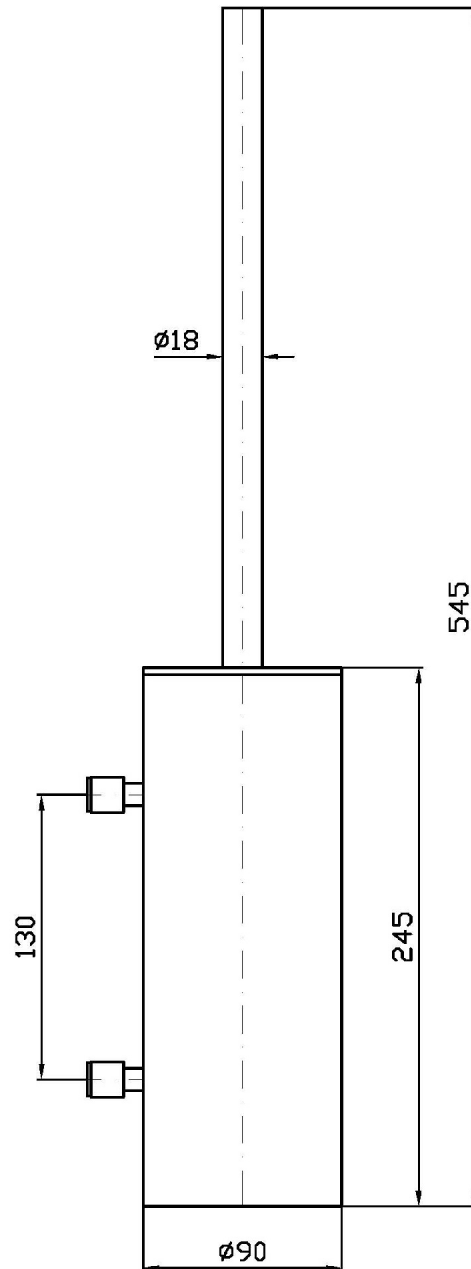

Marchio / Brand ZUCCHETTI

Classe / Class ACC

ON

ZAD556

Porta scopino a muro. / WC brush set, wall mounted.

Porta scopino a muro.

WC brush set, wall mounted.

Finiture / Finishes

ON

ZAD556

Disegno Complessivo / Overall Drawing

ON

ZAD556**Pesi e Misure / Weights and Sizes**

| | | |
|-------------------------------|---------------|----------------|
| Peso (Kg) Weight (lb) | 1,25 (Kg) | 2,76 (lb) |
| Volume test (dc3) - (in3) | 9,97 (dc3) | 608,41 (in3) |
| h (mm) - (in) | 105,00 (mm) | 4,13 (in) |
| L1 (mm) - (in) | 130,00 (mm) | 5,12 (in) |
| L2 (mm) - (in) | 730,00 (mm) | 28,74 (in) |