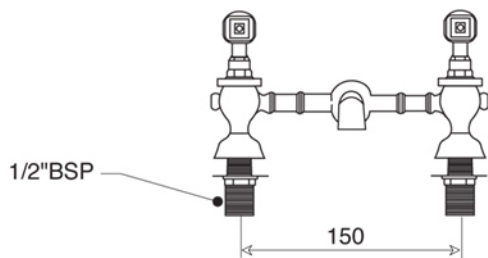

La versione Berkeley è 1/4 di giro con disco ceramico

BERKELEY Collection	
Code	Description
8347-C 8348-I/N/O/OR 8348-B/ND/R	<p><b>Berkeley basin mixer center to center 2 tap holes (200 mm)</b></p> <p><b>White</b> Chrome Incalux, Nickel, Dark Gold, Rose Gold Bronze, Dark Nickel, Copper</p> <p><b>Black</b> Chrome Incalux, Nickel, Dark Gold, Rose Gold Bronze, Dark Nickel, Copper</p>
8347B-C 8348B-I/N/O/OR 8348B-B/ND/R	<p><b>Berkeley basin mixer center to center 2 tap holes (200 mm)</b></p> <p><b>White</b> Chrome Incalux, Nickel, Dark Gold, Rose Gold Bronze, Dark Nickel, Copper</p> <p><b>Black</b> Chrome Incalux, Nickel, Dark Gold, Rose Gold Bronze, Dark Nickel, Copper</p>

Verona - Italy  
tel. +39 045 8006917  
fax. +39 045 8020111  
gentry-home.com

La versione Berkeley è 1/4 di giro con disco ceramico

BERKELEY Collection	
Code	Description
8349-C 8350-I/N/O/OR 8350-B/ND/R	<b>Berkeley basin mixer center to center (150 mm)</b> <b>White</b> Chrome Incalux, Nickel, Dark Gold, Rose Gold Bronze, Dark Nickel, Copper
8349B-C 8350B-I/N/O/OR 8350B-B/ND/R	<b>Black</b> Chrome Incalux, Nickel, Dark Gold, Rose Gold Bronze, Dark Nickel, Copper

Verona - Italy  
tel. +39 045 8006917  
fax. +39 045 8020111  
gentry-home.com

BERKELEY Collection	
Code	Description
8051-C 8052-I/N/O/OR 8052-B/ND/R	<p><b>Basin waste with plug, chain and stopper 3 tap holes</b></p> <p>Chrome            Incalux, Nickel, Dark Gold, Rose Gold            Bronze, Dark Nickel, Copper</p> <p><b>Basin waste with plug, chain and stopper 2 tap holes</b></p>
8074-C 8075-I/N/O/OR 8075-B/ND/R	<p>Chrome            Incalux, Nickel, Dark Gold, Rose Gold            Bronze, Dark Nickel, Copper</p>