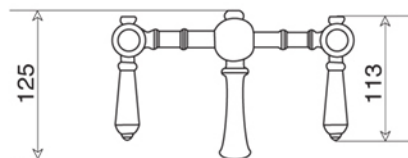

La versione Berkeley è 1/4 di giro con disco ceramico

BERKELEY Collection	
Code	Description
8347-C 8348-I/N/O/OR 8348-B/ND/R	<p><b>Berkeley basin mixer center to center 2 tap holes (200 mm)</b></p> <p><b>White</b> Chrome Incalux, Nickel, Dark Gold, Rose Gold Bronze, Dark Nickel, Copper</p> <p><b>Black</b> Chrome Incalux, Nickel, Dark Gold, Rose Gold Bronze, Dark Nickel, Copper</p>
8347B-C 8348B-I/N/O/OR 8348B-B/ND/R	<p><b>Berkeley basin mixer center to center 2 tap holes (200 mm)</b></p> <p><b>White</b> Chrome Incalux, Nickel, Dark Gold, Rose Gold Bronze, Dark Nickel, Copper</p> <p><b>Black</b> Chrome Incalux, Nickel, Dark Gold, Rose Gold Bronze, Dark Nickel, Copper</p>

Verona - Italy  
tel. +39 045 8006917  
fax. +39 045 8020111  
gentry-home.com

La versione Berkeley è 1/4 di giro con disco ceramico

BERKELEY Collection	
Code	Description
8349-C 8350-I/N/O/OR 8350-B/ND/R	<b>Berkeley basin mixer center to center (150 mm)</b> <b>White</b> Chrome Incalux, Nickel, Dark Gold, Rose Gold Bronze, Dark Nickel, Copper
8349B-C 8350B-I/N/O/OR 8350B-B/ND/R	<b>Black</b> Chrome Incalux, Nickel, Dark Gold, Rose Gold Bronze, Dark Nickel, Copper

Verona - Italy  
tel. +39 045 8006917  
fax. +39 045 8020111  
gentry-home.com

BERKELEY Collection	
Code	Description
8051-C 8052-I/N/O/OR 8052-B/ND/R	<p><b>Basin waste with plug, chain and stopper 3 tap holes</b></p> <p>Chrome            Incalux, Nickel, Dark Gold, Rose Gold            Bronze, Dark Nickel, Copper</p> <p><b>Basin waste with plug, chain and stopper 2 tap holes</b></p>
8074-C 8075-I/N/O/OR 8075-B/ND/R	<p>Chrome            Incalux, Nickel, Dark Gold, Rose Gold            Bronze, Dark Nickel, Copper</p>