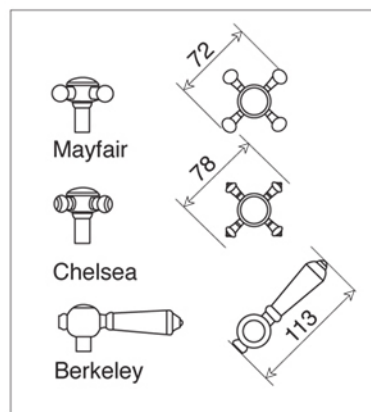

La versione Berkeley è 1/4 di giro con disco ceramico

BERKELEY Collection	
Code	Description
8347-C 8348-I/N/O/OR 8348-B/ND/R	<p><b>Berkeley basin mixer center to center 2 tap holes (200 mm)</b></p> <p><b>White</b> Chrome Incalux, Nickel, Dark Gold, Rose Gold Bronze, Dark Nickel, Copper</p> <p><b>Black</b> Chrome Incalux, Nickel, Dark Gold, Rose Gold Bronze, Dark Nickel, Copper</p>
8347B-C 8348B-I/N/O/OR 8348B-B/ND/R	<p><b>Berkeley basin mixer center to center 2 tap holes (200 mm)</b></p> <p><b>White</b> Chrome Incalux, Nickel, Dark Gold, Rose Gold Bronze, Dark Nickel, Copper</p> <p><b>Black</b> Chrome Incalux, Nickel, Dark Gold, Rose Gold Bronze, Dark Nickel, Copper</p>

Verona - Italy  
tel. +39 045 8006917  
fax. +39 045 8020111  
gentry-home.com

La versione Berkeley è 1/4 di giro con disco ceramico

BERKELEY Collection	
Code	Description
8349-C 8350-I/N/O/OR 8350-B/ND/R	<b>Berkeley basin mixer center to center (150 mm)</b> <b>White</b> Chrome Incalux, Nickel, Dark Gold, Rose Gold Bronze, Dark Nickel, Copper
8349B-C 8350B-I/N/O/OR 8350B-B/ND/R	<b>Black</b> Chrome Incalux, Nickel, Dark Gold, Rose Gold Bronze, Dark Nickel, Copper

Verona - Italy  
tel. +39 045 8006917  
fax. +39 045 8020111  
gentry-home.com

BERKELEY Collection	
Code	Description
8051-C 8052-I/N/O/OR 8052-B/ND/R	<p><b>Basin waste with plug, chain and stopper 3 tap holes</b></p> <p>Chrome            Incalux, Nickel, Dark Gold, Rose Gold            Bronze, Dark Nickel, Copper</p> <p><b>Basin waste with plug, chain and stopper 2 tap holes</b></p>
8074-C 8075-I/N/O/OR 8075-B/ND/R	<p>Chrome            Incalux, Nickel, Dark Gold, Rose Gold            Bronze, Dark Nickel, Copper</p>