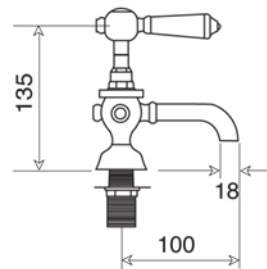

La versione Berkeley è 1/4 di giro con disco ceramico

BERKELEY Collection	
Code	Description
8347-C 8348-I/N/O/OR 8348-B/ND/R	<p><b>Berkeley basin mixer center to center 2 tap holes (200 mm)</b></p> <p><b>White</b> Chrome Incalux, Nickel, Dark Gold, Rose Gold Bronze, Dark Nickel, Copper</p> <p><b>Black</b> Chrome Incalux, Nickel, Dark Gold, Rose Gold Bronze, Dark Nickel, Copper</p>
8347B-C 8348B-I/N/O/OR 8348B-B/ND/R	<p><b>Berkeley basin mixer center to center 2 tap holes (200 mm)</b></p> <p><b>White</b> Chrome Incalux, Nickel, Dark Gold, Rose Gold Bronze, Dark Nickel, Copper</p> <p><b>Black</b> Chrome Incalux, Nickel, Dark Gold, Rose Gold Bronze, Dark Nickel, Copper</p>

Verona - Italy  
tel. +39 045 8006917  
fax. +39 045 8020111  
gentry-home.com

La versione Berkeley è 1/4 di giro con disco ceramico

BERKELEY Collection	
Code	Description
8349-C 8350-I/N/O/OR 8350-B/ND/R	<b>Berkeley basin mixer center to center (150 mm)</b> <b>White</b> Chrome Incalux, Nickel, Dark Gold, Rose Gold Bronze, Dark Nickel, Copper
8349B-C 8350B-I/N/O/OR 8350B-B/ND/R	<b>Black</b> Chrome Incalux, Nickel, Dark Gold, Rose Gold Bronze, Dark Nickel, Copper

Verona - Italy  
tel. +39 045 8006917  
fax. +39 045 8020111  
gentry-home.com

BERKELEY Collection	
Code	Description
8051-C 8052-I/N/O/OR 8052-B/ND/R	<p><b>Basin waste with plug, chain and stopper 3 tap holes</b></p> <p>Chrome            Incalux, Nickel, Dark Gold, Rose Gold            Bronze, Dark Nickel, Copper</p> <p><b>Basin waste with plug, chain and stopper 2 tap holes</b></p>
8074-C 8075-I/N/O/OR 8075-B/ND/R	<p>Chrome            Incalux, Nickel, Dark Gold, Rose Gold            Bronze, Dark Nickel, Copper</p>