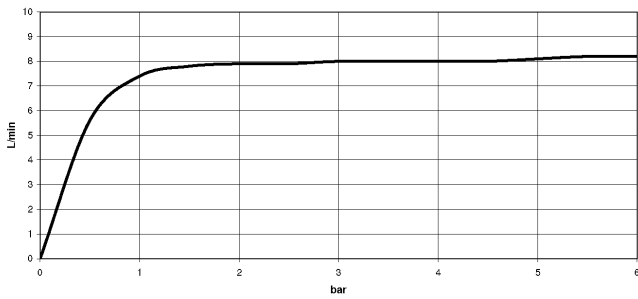

Flow rate chart

Codes & Standards

DIN 4109

ISO 3822

Ü-Zeichen