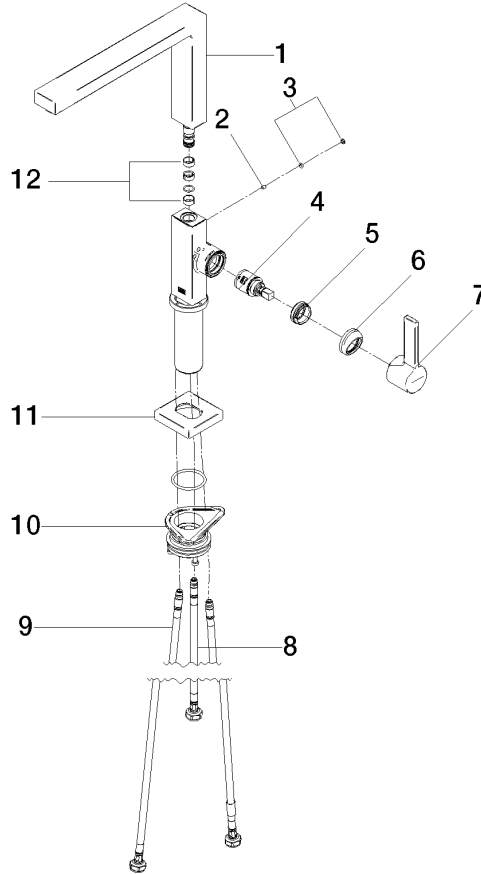

LOT Single-lever mixer for rinsing/Profi spray - Brushed Platinum

LOT

33 826 680

- 236mm projection
- pivotable spout 360°
- air-enriched flow
- max. flow 8 l/min at 3 bar flow pressure
- lead-free
- This product can help a building meet the requirements of Green Building Rating Systems, e.g. LEED®, BREEAM®, DGNB

LOT Single-lever mixer for rinsing/Profi spray - Brushed Platinum

LOT

33 826 680

Spare parts list

Product version from 7/1/2023

No.	Item Number	Name	Quantity used	Delivery time
	90 11 06 218 00-06	spout	13	-