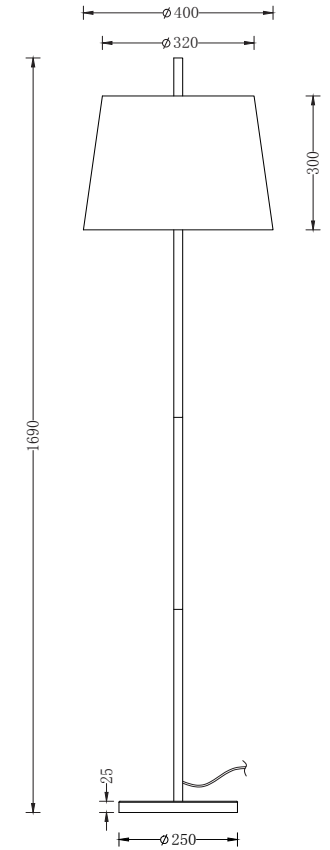

FREYA
TRADITION OF QUALITY

Instruction

FR5118FL-01BS

1 x E27 (40W)

Model: FR5118FL-01BS
Collection: Modern
Series: Sandy

Floor Lamps