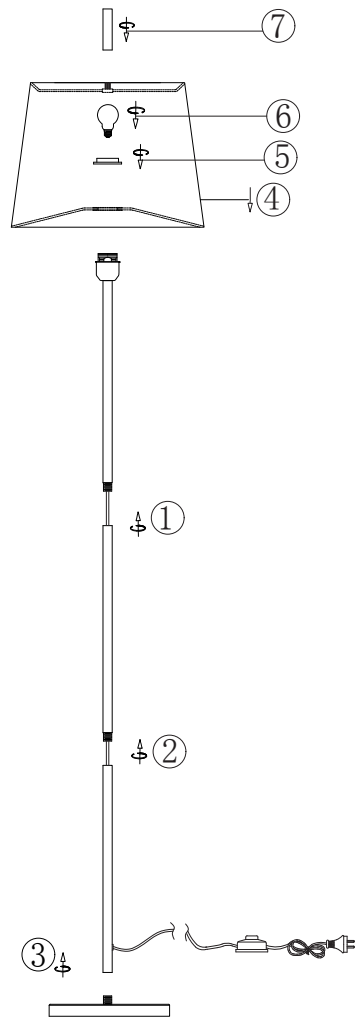

FREYA
TRADITION OF QUALITY

Instruction

FR5118FL-01BS

1 x E27 (40W)

Model: FR5118FL-01BS
Collection: Modern
Series: Sandy

Floor Lamps