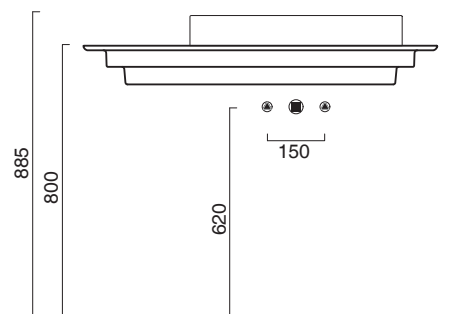

Tutti i diritti sulla presente scheda appartengono a Ceramica Catalano S.p.A. in via esclusiva. È vietata la copia, la pubblicazione, la distribuzione o la riproduzione (anche parziale), se non autorizzata per iscritto.
All rights in the present form belong exclusively to Ceramica Catalano S.p.A. It is strictly forbidden to copy, publish, distribute or reproduce it (including any partial reproduction), without prior written permission.