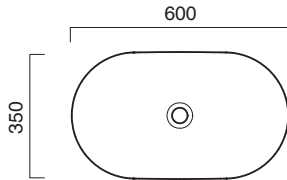

EN 14688 - CL00

REGISTERED DESIGN