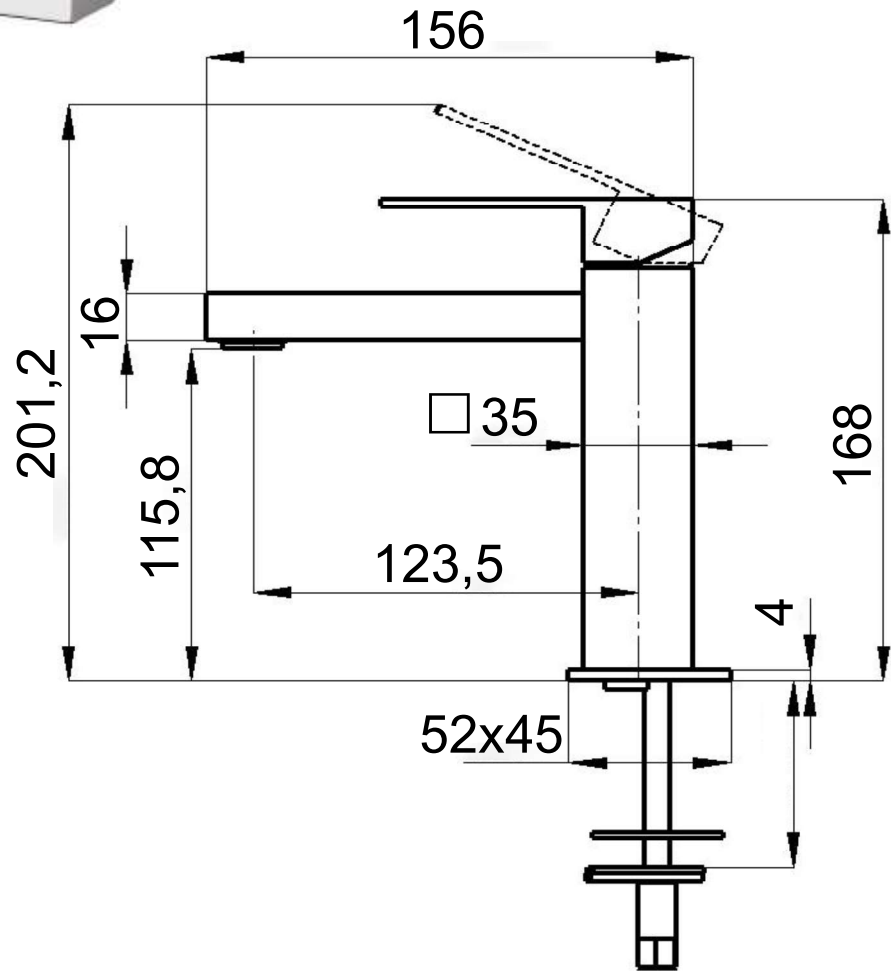

DANIEL

SCHEDA TECNICA TECHNICAL FEATURES

ART. COD.

SK606L

MATERIALI / MATERIALS

OTTONE CROMATO / CHROME PLATED BRASS

CROMATURA / CHROME PLATING

UNI EN 248