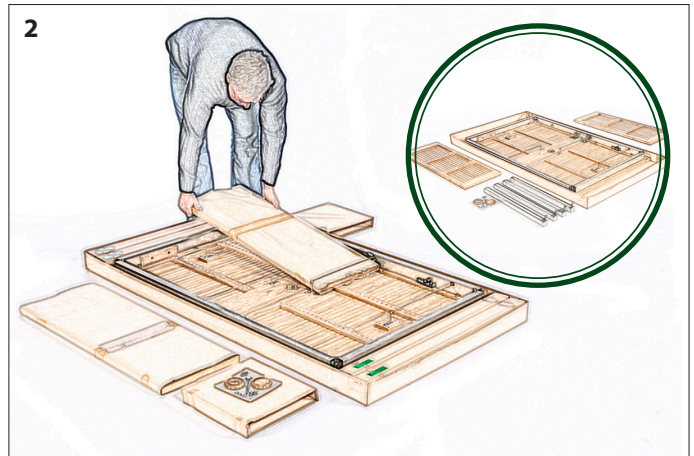

**1**

- Ref: 1700 – x4 Stainless Steel Nuts M8 (8mm x 10mm)
- Ref: 1702 – x1 Steel Spanner (13mm)
- Ref: 2399 – x4 Stainless Steel Washers M8 (8mm)
- Ref: 2403 – x4 Stainless Steel Sprung Washers (8mm)
- Ref: 2RH.36 – x1 Plain Blanking Cap (1½ x 4 x 22mm)
- Ref: 2RH.37 – x1 Reducer Ring with 40mm Hole (1½ x 4 x 22mm)

Skin Pack Ref: 2400

**3**

- ⊙ Ref 2399 M8 x Ø17mm (11/16")
- ⊙ Ref 2403 M8 x Ø14mm (9/16")
- ⊙ ⊞ Ref 1700 M8 x Ø15mm (9/16")