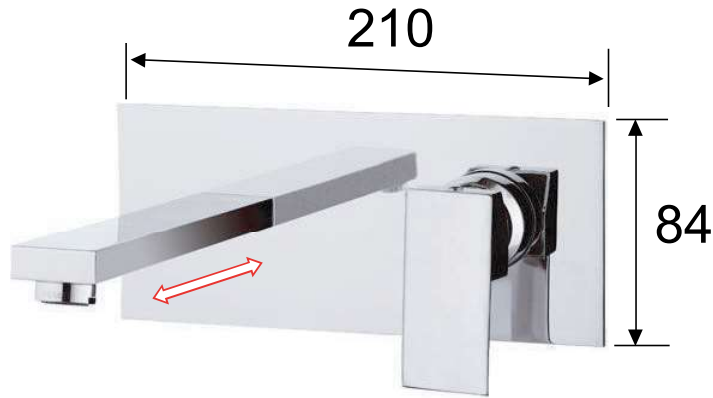

DANIEL

SCHEDA TECNICA TECHNICAL FEATURES

ART. COD.

SK632

ACQUA FREDDA
COLD WATER

G1/2

ACQUA CALDA
HOT WATER
G1/2

MATERIALI / MATERIALS