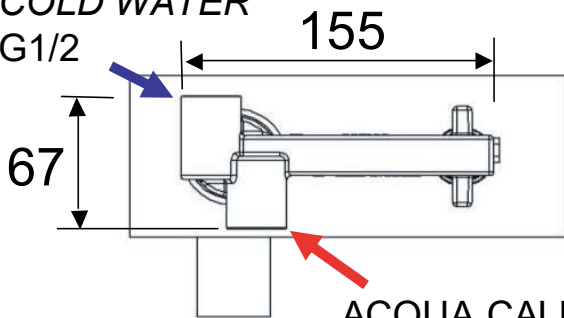

DANIEL

SCHEDA TECNICA TECHNICAL FEATURES

ART. COD.

SK632

ACQUA FREDDA
COLD WATER

G1/2

ACQUA CALDA
HOT WATER
G1/2

MATERIALI / MATERIALS