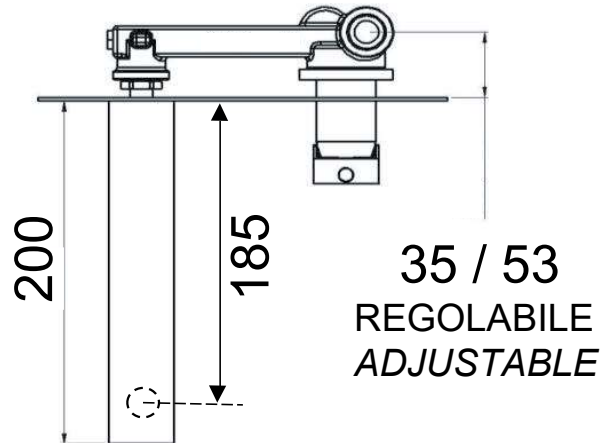

DANIEL

SCHEDA TECNICA TECHNICAL FEATURES

ART. COD.

SK632

ACQUA FREDDA
COLD WATER

G1/2

ACQUA CALDA
HOT WATER
G1/2

MATERIALI / MATERIALS