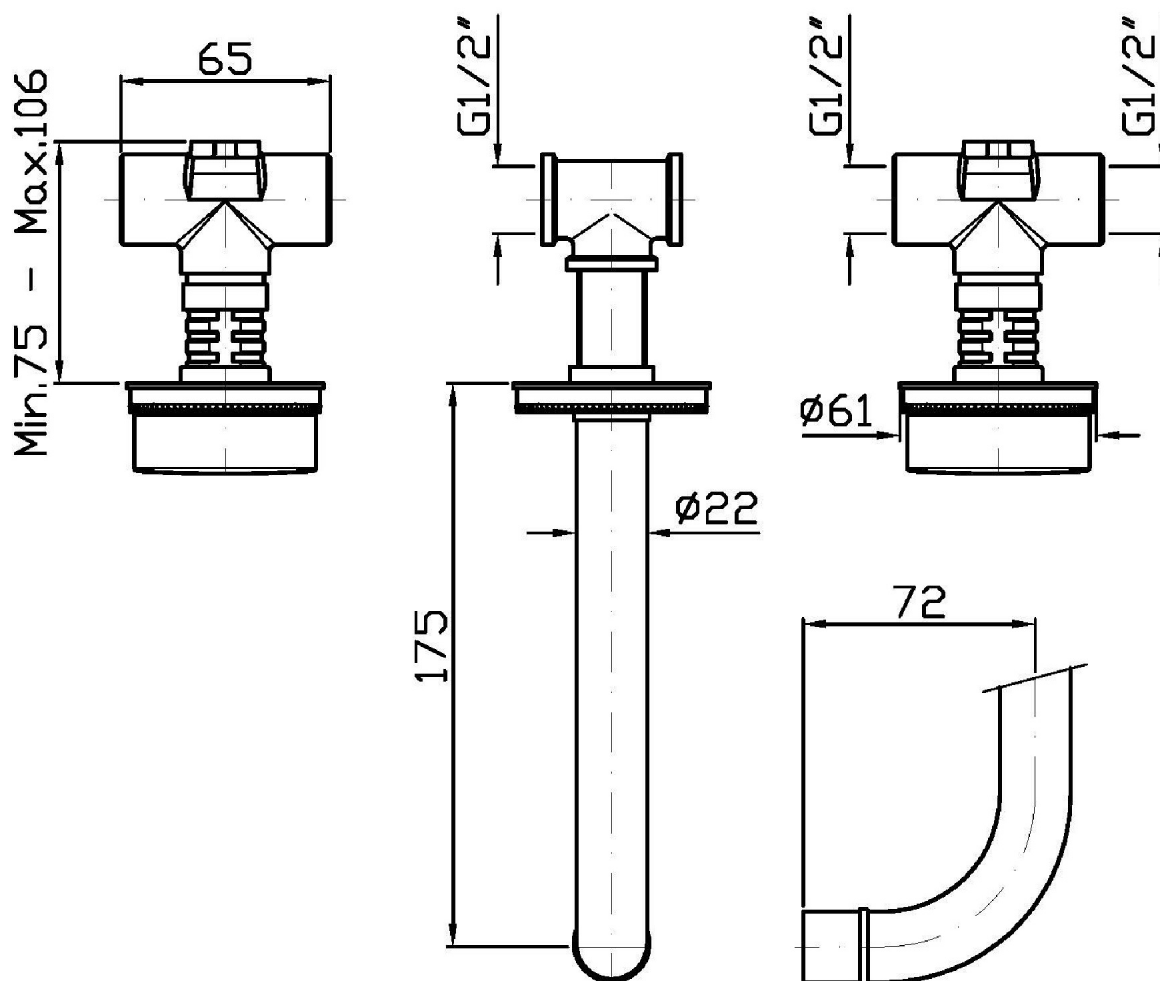

SAVOIR

ZSA671.CN

Disegno Complessivo / Overall Drawing