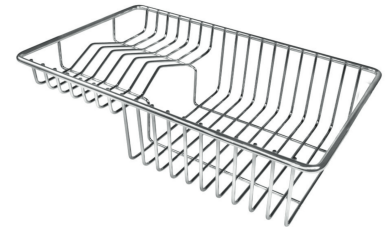

Stainless steel plate rack 8100 303