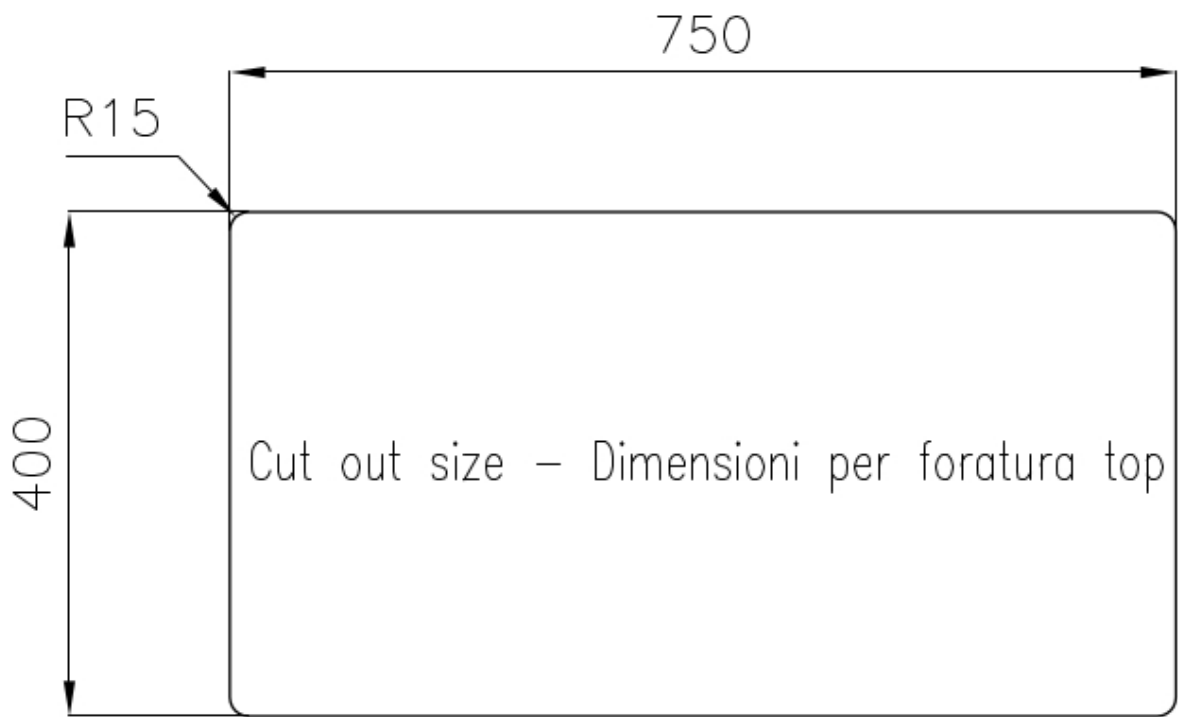

OPTIONAL ACCESSORIES