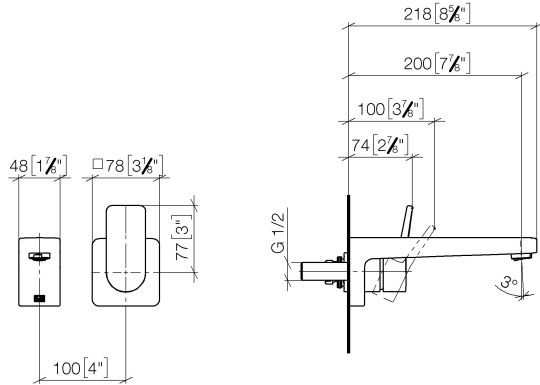

## DORNBACHT YARRE Wall-mounted single-lever basin mixer without pop-up waste - Chrome

---

36 861 832

- 200mm projection
- fixed spout
- circular, air-enriched flow
- hole diameter spout 37 mm
- hole diameter single-lever mixer 57 mm
- rosette for mixer 78 x 78mm
- max. flow 6.8 l/min
- lead-free
- rosette for spout Ø 60mm
- rosette for mixer Ø 78mm
- WRAS 240504010

# DORNBRACHT YARRE Wall-mounted single-lever basin mixer without pop-up waste - Chrome

36 861 832  
mm [inches]

## Flow rate chart