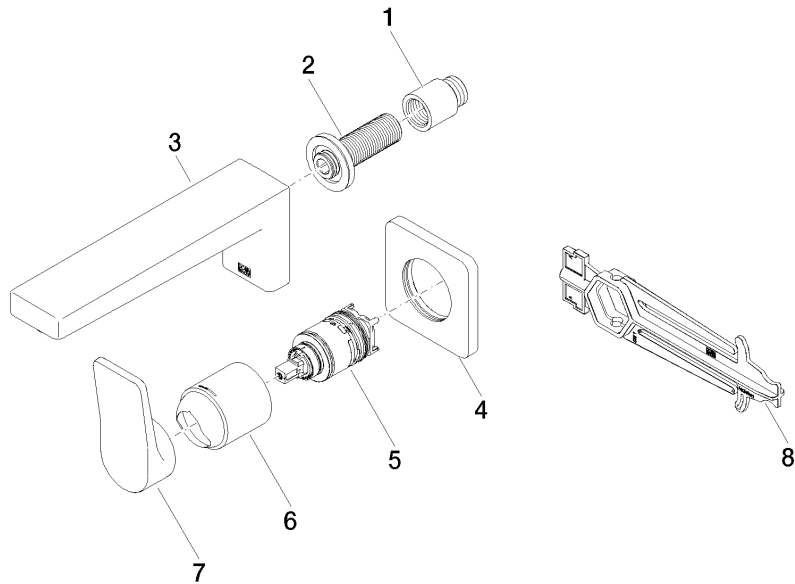

## DORNBACHT YARRE Wall-mounted single-lever basin mixer without pop-up waste - Chrome

---

36 861 832

Certificates

---

ACS\_23 ACC NY

AbP\_10

WRAS\_240504

# DORNBACHT YARRE Wall-mounted single-lever basin mixer without pop-up waste - Chrome

36 861 832

**Product version from 1/1/2023**

DORNBACHT YARRE Wall-mounted single-lever basin mixer without pop-up waste - Chrome