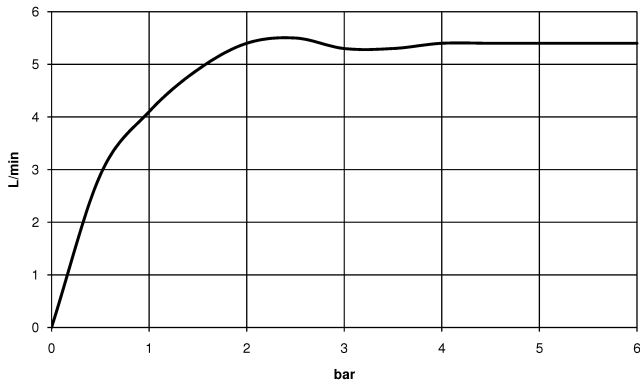

## DORNBACHT YARRE Wall-mounted single-lever basin mixer without pop-up waste - Chrome

---

36 861 832

- 200mm projection
- fixed spout
- circular, air-enriched flow
- hole diameter spout 37 mm
- hole diameter single-lever mixer 57 mm
- rosette for mixer 78 x 78mm
- max. flow 6.8 l/min
- lead-free
- rosette for spout Ø 60mm
- rosette for mixer Ø 78mm
- WRAS 240504010

# DORNBRACHT YARRE Wall-mounted single-lever basin mixer without pop-up waste - Chrome

36 861 832  
mm [inches]

## Flow rate chart