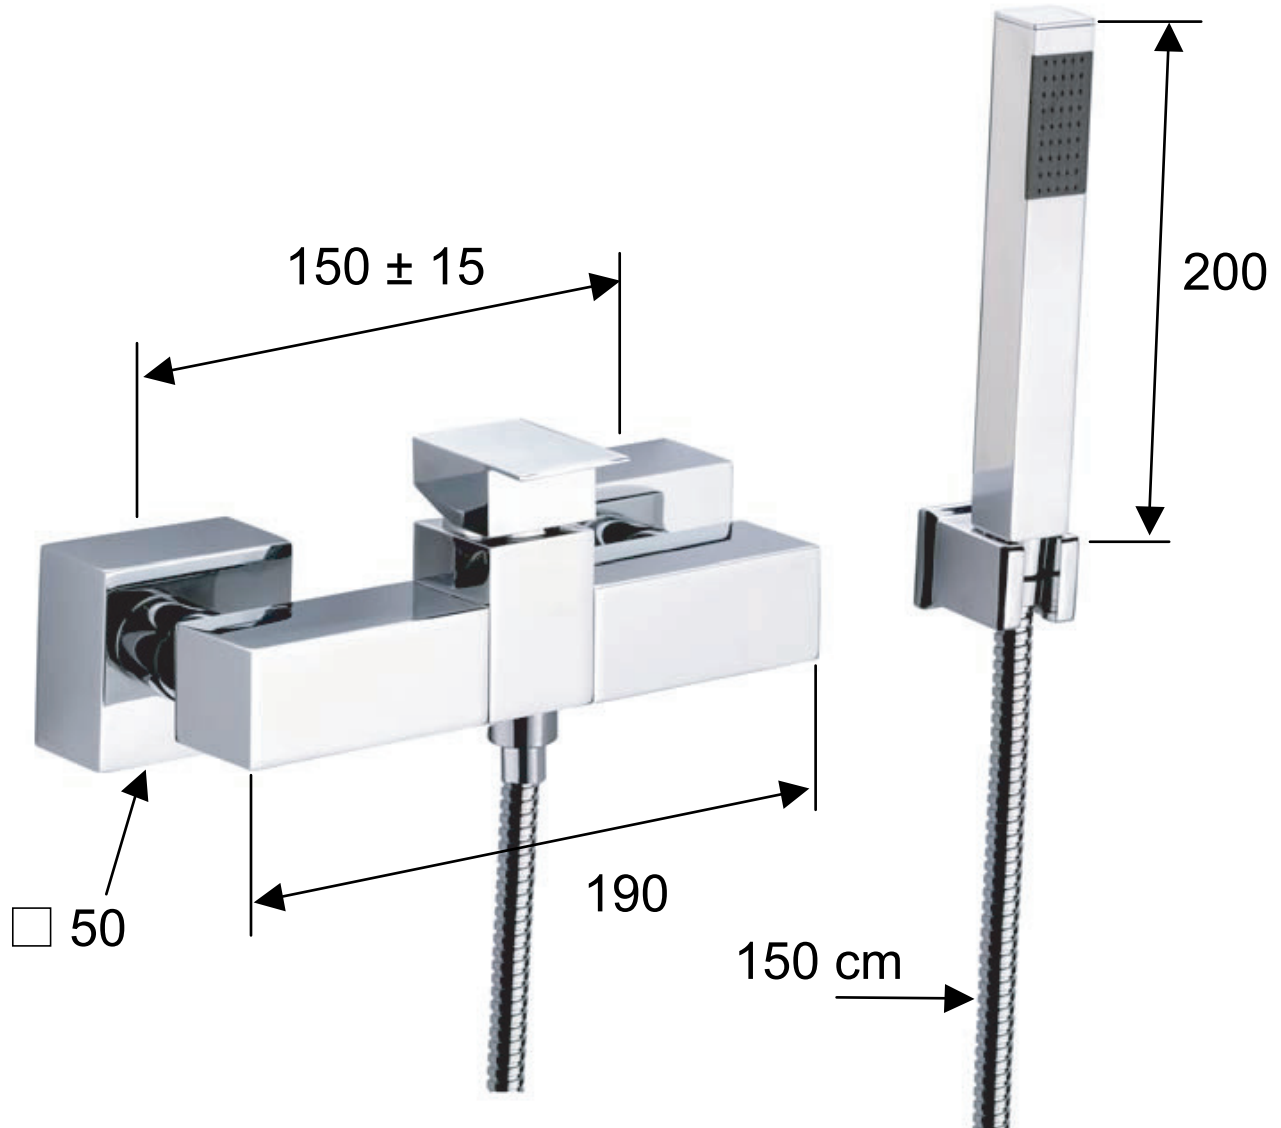

**DANIEL**

SCHEDA TECNICA TECHNICAL FEATURES

ART. COD.

**SK611A**

**MATERIALI / MATERIALS**

OTTONE CROMATO / CHROME PLATED BRASS

**CROMATURA / CHROME PLATING**

UNI EN 248