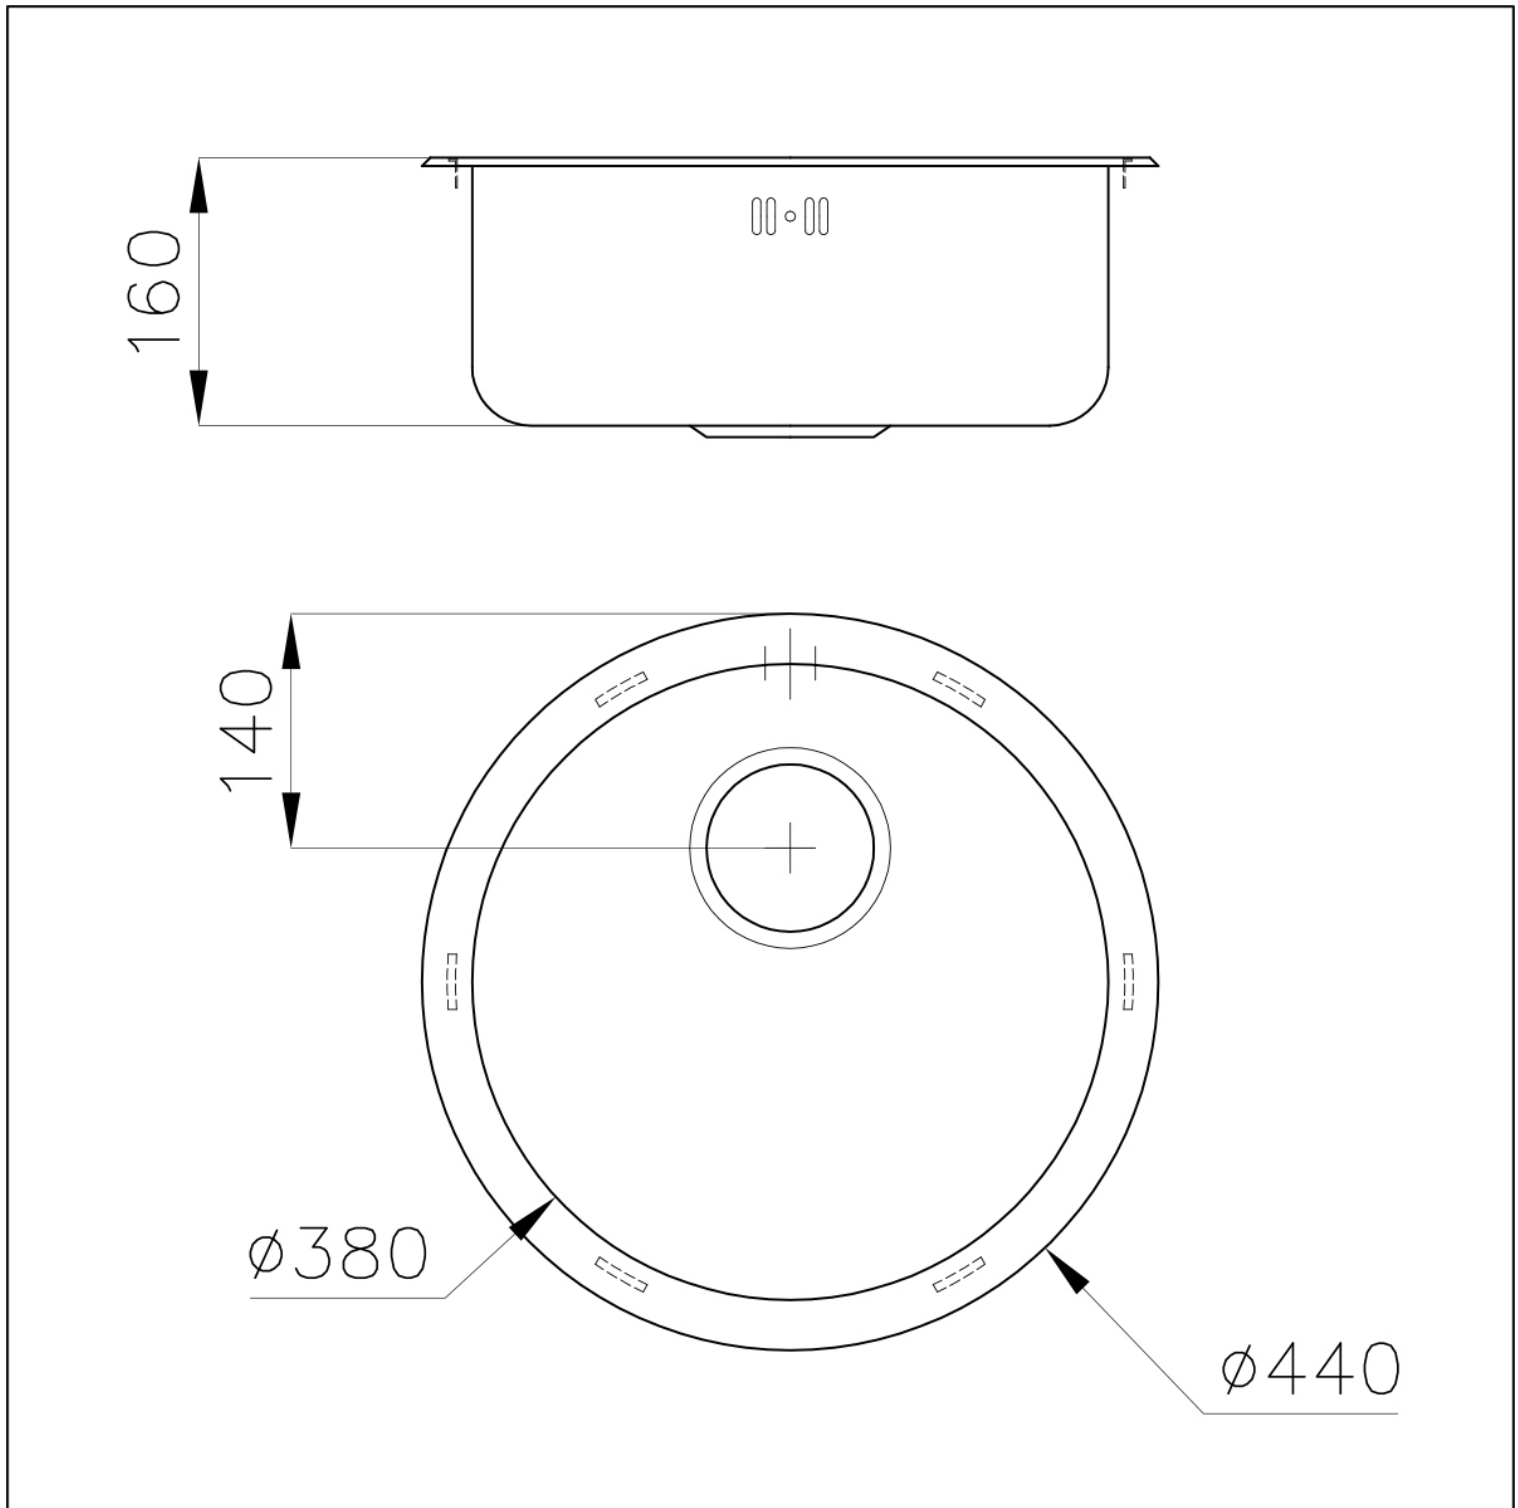

TECHNICAL DATA