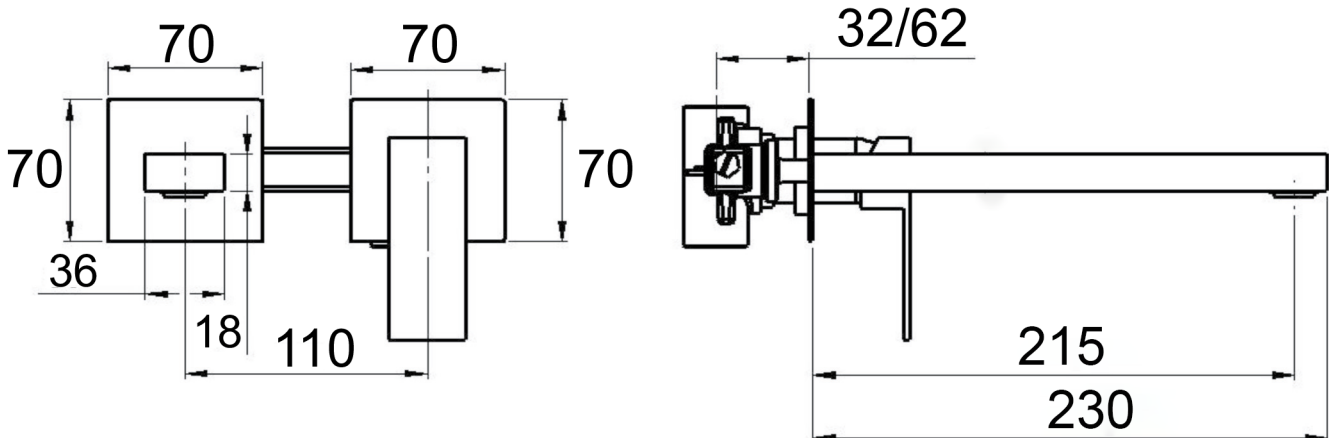

DANIEL

SCHEDA TECNICA TECHNICAL FEATURES

ART. COD.

SK632PL

ACQUA FREDDA
COLD WATER
G 1/2

ACQUA CALDA
HOT WATER
G 1/2

MATERIALI / MATERIALS

OTTONE CROMATO / CHROME PLATED BRASS