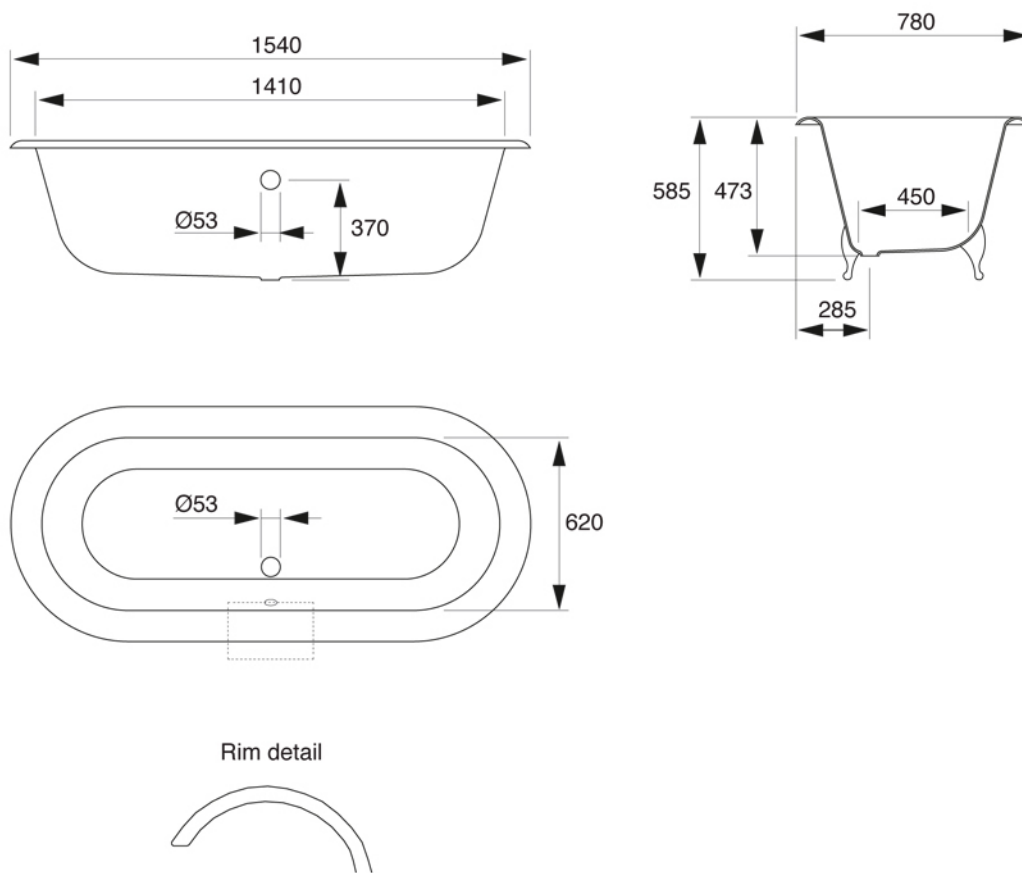

Feet model	A (mm)	B (mm)
Ball & Claw	1080	380
Flower	1030	330

CAST IRON BATHTUB Collection	
Code	Description
9153 9154	<b>Cast iron bathtub 1700x780 (Kg. 129 - Lt. 190)</b> Without taps holes, external unfinished With taps holes, external unfinished

Verona - Italy  
tel. +39 045 8006917  
fax. +39 045 8020111  
gentry-home.com

CAST IRON BATHTUB Collection	
Code	Description
9130	<b>Cast iron bathtub 1540x780 &lt;br&gt;(kg. 113 - Lt. 170)</b> Without taps holes, external unfinished
103	<b>External painting</b> External painting White
105	External painting RAL
106	Gold leaf decoration
107	Silver leaf decoration

Verona - Italy  
tel. +39 045 8006917  
fax. +39 045 8020111  
gentry-home.com

Ball and Claw

Flower

CAST IRON BATHTUB Collection	
Code	Description
9168 9171 9169-C 9170-I/N/O/OR 9170-B/ND/R	<b>Ball&amp;Claw cast iron feet</b> Unfinished White Chrome Incalux, Nickel, Dark Gold, Rose Gold Bronze, Dark Nickel, Copper
9196 9199 9197-C 9198-I/N/O/OR 9198-B/ND/R	<b>Flower cast iron feet</b> Unfinished White Chrome Incalux, Nickel, Dark Gold, Rose Gold Bronze, Dark Nickel, Copper

Verona - Italy  
 tel. +39 045 8006917  
 fax. +39 045 8020111  
 gentry-home.com

CAST IRON BATHTUB Collection	
Code	Description
0190-C 0191-I/N/O/OR 0191-B/ND/R	<p><b>Exposed bath waste with drain stopper chain and overflow with exposed pipes for floor connector and siphon</b></p> <p>Chrome Incalux, Nickel, Dark Gold, Rose Gold Bronze, Dark Nickel, Copper</p>