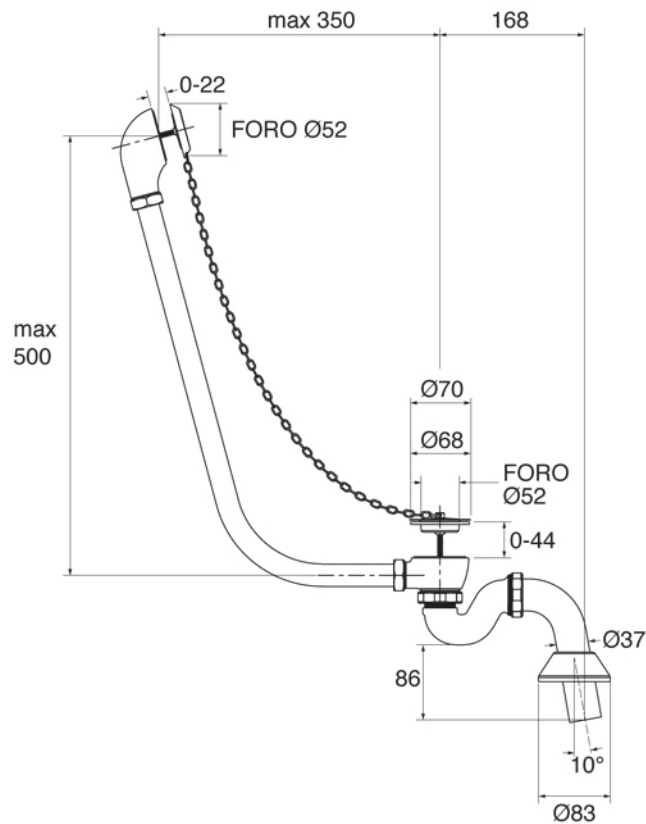

Feet model	A (mm)	B (mm)
Ball & Claw	1080	380
Flower	1030	330

CAST IRON BATHTUB Collection	
Code	Description
9153 9154	<b>Cast iron bathtub 1700x780 (Kg. 129 - Lt. 190)</b> Without taps holes, external unfinished With taps holes, external unfinished

Verona - Italy  
tel. +39 045 8006917  
fax. +39 045 8020111  
gentry-home.com

CAST IRON BATHTUB Collection	
Code	Description
9130	<b>Cast iron bathtub 1540x780 &lt;br&gt;(kg. 113 - Lt. 170)</b> Without taps holes, external unfinished
103	<b>External painting</b> External painting White
105	External painting RAL
106	Gold leaf decoration
107	Silver leaf decoration

Verona - Italy  
tel. +39 045 8006917  
fax. +39 045 8020111  
gentry-home.com

Ball and Claw

Flower

CAST IRON BATHTUB Collection	
Code	Description
9168 9171 9169-C 9170-I/N/O/OR 9170-B/ND/R	<b>Ball&amp;Claw cast iron feet</b> Unfinished White Chrome Incalux, Nickel, Dark Gold, Rose Gold Bronze, Dark Nickel, Copper
9196 9199 9197-C 9198-I/N/O/OR 9198-B/ND/R	<b>Flower cast iron feet</b> Unfinished White Chrome Incalux, Nickel, Dark Gold, Rose Gold Bronze, Dark Nickel, Copper

Verona - Italy  
 tel. +39 045 8006917  
 fax. +39 045 8020111  
 gentry-home.com

CAST IRON BATHTUB Collection	
Code	Description
0190-C 0191-I/N/O/OR 0191-B/ND/R	<p><b>Exposed bath waste with drain stopper chain and overflow with exposed pipes for floor connector and siphon</b></p> <p>Chrome Incalux, Nickel, Dark Gold, Rose Gold Bronze, Dark Nickel, Copper</p>