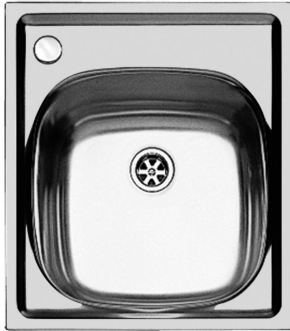

## Sink S1000 1144 00x

Sinks

Code: 1144 00x

Code: 1144 001 DX (Mixer hole on the right)

Code: 1144 002 SX (Mixer hole on the left)

### DETAILS

Finish Foster brushed

---

Material AISI 304 stainless steel

---

Texture Foster brushed

---

Base 45 cm

---

Edge/Installation Type Standard (8 mm Edge)

---

Dimensions 440x500 mm

---

Standard fittings Fixing hooks, gasket, drain, overflow and siphon, boxed packing

---

Mixer holes 1 standard hole - 2nd hole on request

---

Built-in hole 420x480 mm

---

Drainer No

---

Width 44 cm

---

Bowl dimension 360x360mm