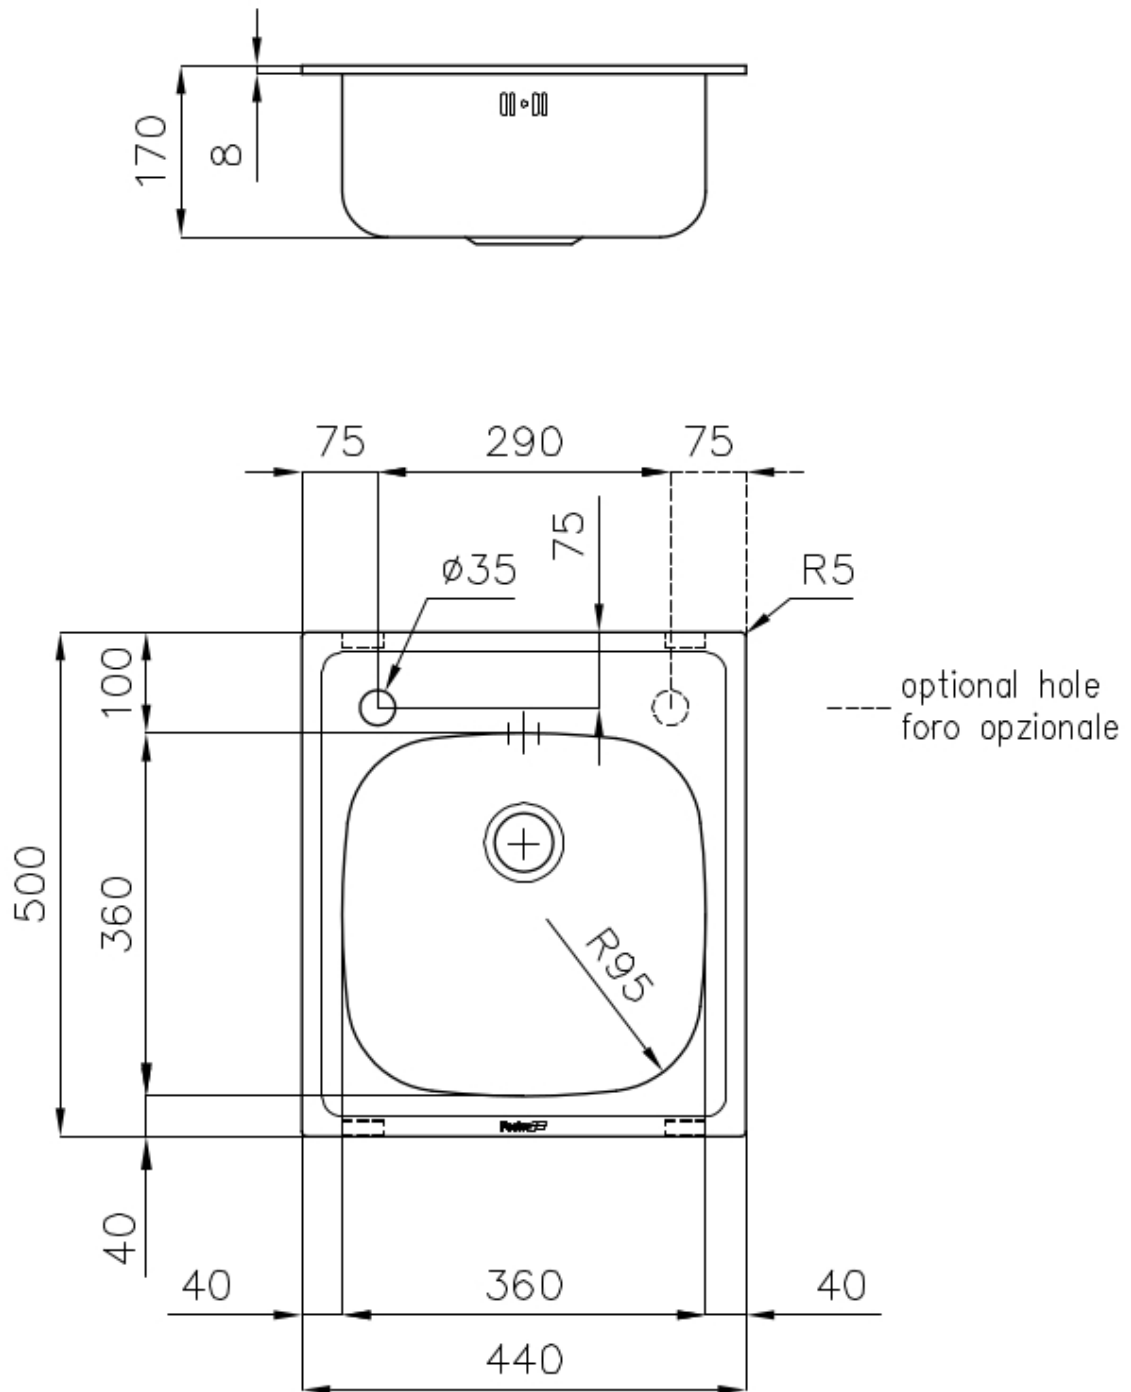

TECHNICAL DATA