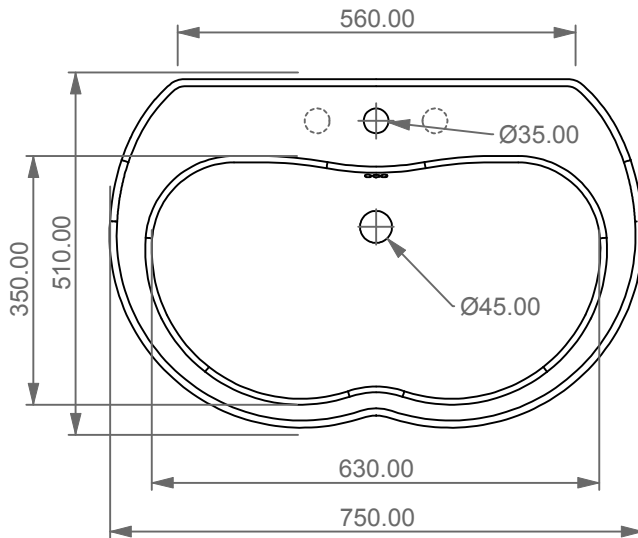

FRONT

LEFT

Lavabo Time cm 75 d'appoggio sospeso o su colonna,
 monoforo (senza foro, tre fori su richiesta)
 Countertop, wall-hung, or on pedestal Washbasin
 Time cm 75 one hole (no hole, three holes on request)

REAR

SECTION

TOP

Designation
 Lavabo Time cm 75 d'appoggio sospeso o su colonna,
 monoforo (senza foro, tre fori su richiesta)
 Countertop, wall-hung, or on pedestal Washbasin
 Time cm 75 one hole (no hole, three holes on request)

Scale
 1:10

cod. TILAV75

This drawing including the respected data may neither be duplicated nor modified nor altered without the consent of GSG Ceramic Design. The use of the data/technical drawings take place at users own risk and under exclusion of any liability of GSG Ceramic Design. The dimensions are not binding; products are subject to changes. Measurement shown may be subjected to small variations or are indicative.

Guida all'installazione dei lavabi sospesi con kit viti di fissaggio (cod. ACS60)

Serie: ZENITH - LIKE - TOUCH - TIME - FLUT - OZ - BRIO - SQUARE - QUAD - FLY - DUNIA

Installation guide for back to wall washbasins with fixing screws kit (cod. ACS60)