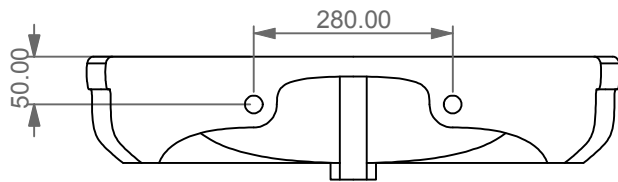

FRONT

LEFT

Lavabo Time cm 75 d'appoggio sospeso o su colonna,
 monoforo (senza foro, tre fori su richiesta)
 Countertop, wall-hung, or on pedestal Washbasin
 Time cm 75 one hole (no hole, three holes on request)

REAR

SECTION

TOP

Designation
 Lavabo Time cm 75 d'appoggio sospeso o su colonna,
 monoforo (senza foro, tre fori su richiesta)
 Countertop, wall-hung, or on pedestal Washbasin
 Time cm 75 one hole (no hole, three holes on request)

Scale
 1:10

cod. TILAV75

This drawing including the respected data may neither be duplicated nor modified nor altered without the consent of GSG Ceramic Design. The use of the data/technical drawings take place at users own risk and under exclusion of any liability of GSG Ceramic Design. The dimensions are not binding; products are subject to changes. Measurement shown may be subjected to small variations or are indicative.