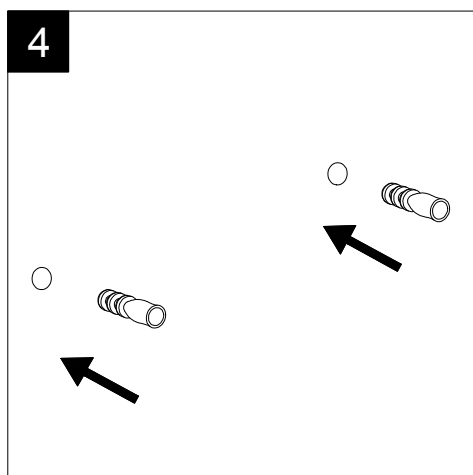

Guida all'installazione dei lavabi sospesi con kit viti di fissaggio (cod. ACS60)

Serie: ZENITH - LIKE - TOUCH - TIME - FLUT - OZ - BRIO - SQUARE - QUAD - FLY - DUNIA

Installation guide for back to wall washbasins with fixing screws kit (cod. ACS60)

Series: ZENITH - LIKE - TOUCH - TIME - FLUT - OZ - BRIO - SQUARE - QUAD - FLY - DUNIA

①