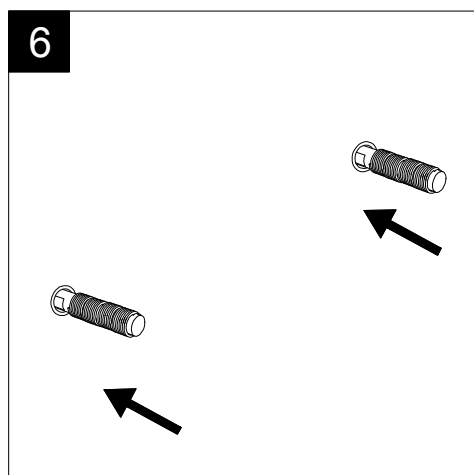

Guida all'installazione dei lavabi sospesi con kit viti di fissaggio (cod. ACS60)

Serie: ZENITH - LIKE - TOUCH - TIME - FLUT - OZ - BRIO - SQUARE - QUAD - FLY - DUNIA

Installation guide for back to wall washbasins with fixing screws kit (cod. ACS60)

Series: ZENITH - LIKE - TOUCH - TIME - FLUT - OZ - BRIO - SQUARE - QUAD - FLY - DUNIA

①