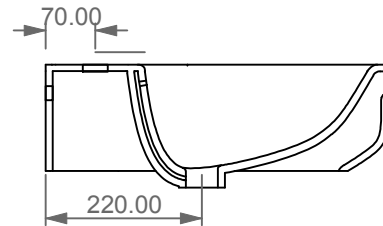

FRONT

LEFT

Lavabo Time cm 75 d'appoggio sospeso o su colonna,
 monoforo (senza foro, tre fori su richiesta)
 Countertop, wall-hung, or on pedestal Washbasin
 Time cm 75 one hole (no hole, three holes on request)

REAR

SECTION

TOP

Designation
 Lavabo Time cm 75 d'appoggio sospeso o su colonna,
 monoforo (senza foro, tre fori su richiesta)
 Countertop, wall-hung, or on pedestal Washbasin
 Time cm 75 one hole (no hole, three holes on request)

Scale
 1:10

cod. TILAV75

This drawing including the respected data may neither be duplicated nor modified nor altered without the consent of GSG Ceramic Design. The use of the data/technical drawings take place at users own risk and under exclusion of any liability of GSG Ceramic Design. The dimensions are not binding; products are subject to changes. Measurement shown may be subjected to small variations or are indicative.