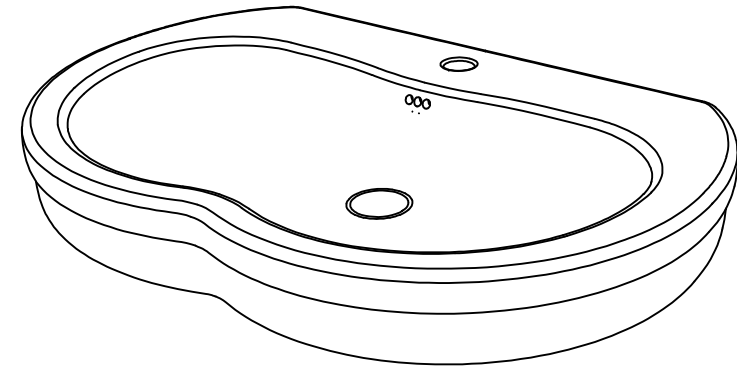

FRONT

LEFT

Lavabo Time cm 75 d'appoggio sospeso o su colonna,
 monoforo (senza foro, tre fori su richiesta)
 Countertop, wall-hung, or on pedestal Washbasin
 Time cm 75 one hole (no hole, three holes on request)

REAR

SECTION

TOP

Designation
 Lavabo Time cm 75 d'appoggio sospeso o su colonna,
 monoforo (senza foro, tre fori su richiesta)
 Countertop, wall-hung, or on pedestal Washbasin
 Time cm 75 one hole (no hole, three holes on request)

Scale
 1:10

cod. TILAV75

This drawing including the respected data may neither be duplicated nor modified nor altered without the consent of GSG Ceramic Design. The use of the data/technical drawings take place at users own risk and under exclusion of any liability of GSG Ceramic Design. The dimensions are not binding; products are subject to changes. Measurement shown may be subjected to small variations or are indicative.