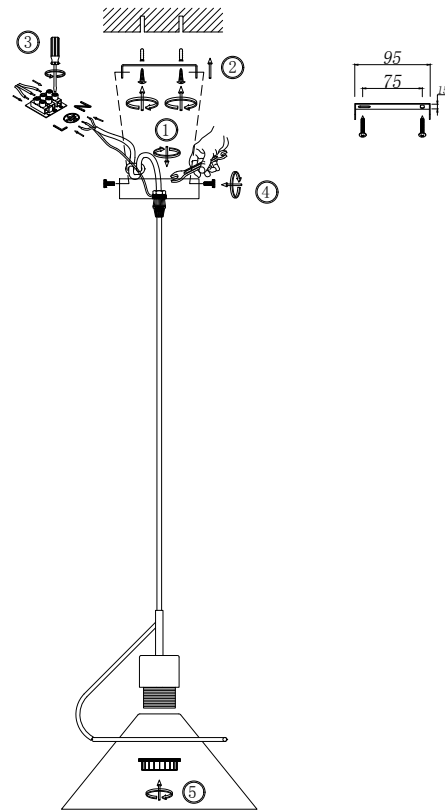

FREYA
TRADITION OF QUALITY

Instruction

FR5025PL-01B

1 x E27 (60W)

Model: FR5025PL-01B

Series: Amis

Ceiling Lamps