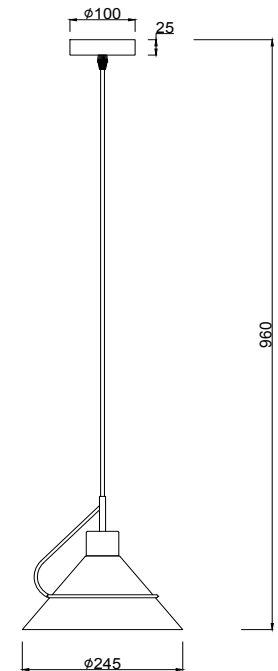

FREYA
TRADITION OF QUALITY

Instruction

FR5025PL-01B

1 x E27 (60W)

Model: FR5025PL-01B

Series: Amis

Ceiling Lamps