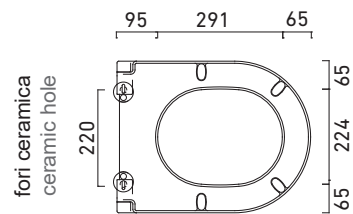

# SEDILE

**CATALANO**  
THE ESSENCE OF CERAMICS

cod. 5RZECO00

Sedile senza coperchio in resina inalterabile.  
Seat without cover made of unalterable resin.  
Abattant sans couvercle en résine inaltérable.