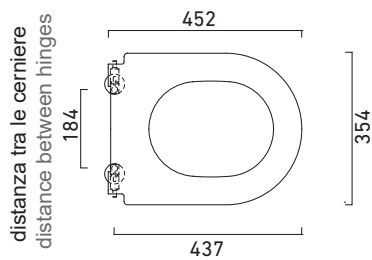

# SEDILE

**CATALANO**  
THE ESSENCE OF CERAMICS

cod. 5RZECO00

Sedile senza coperchio in resina inalterabile.  
Seat without cover made of unalterable resin.  
Abattant sans couvercle en résine inaltérable.