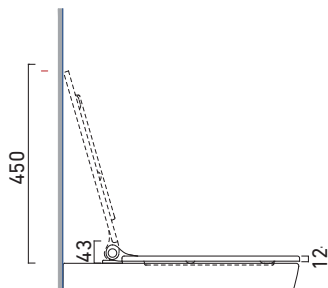

# SEDILE

**CATALANO**  
THE ESSENCE OF CERAMICS

cod. 5RZECO00

Sedile senza coperchio in resina inalterabile.  
Seat without cover made of unalterable resin.  
Abattant sans couvercle en résine inaltérable.