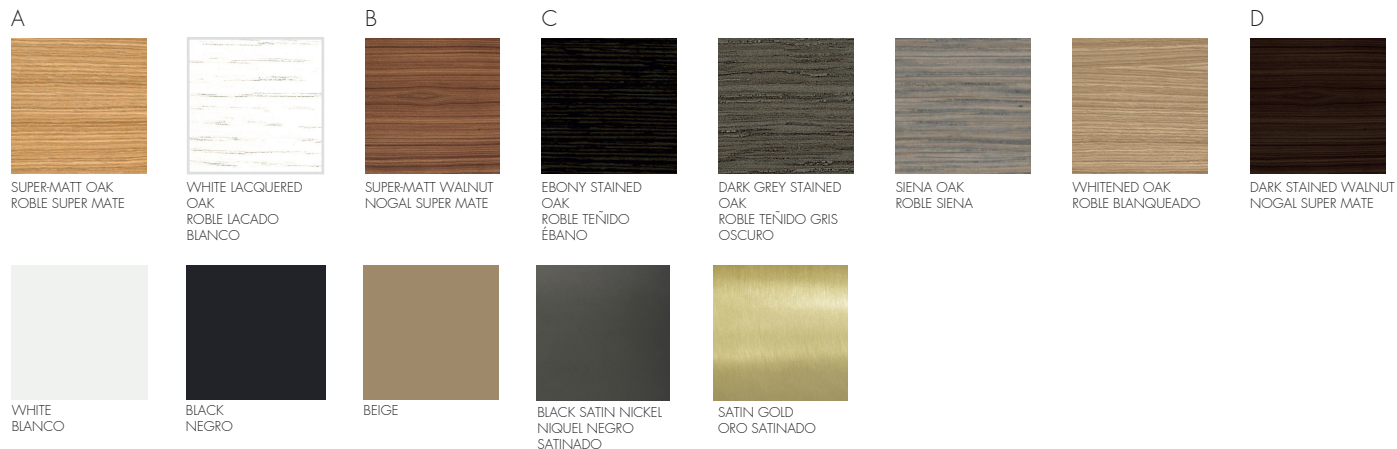

FINISHES. ACABADOS

LEGS, SEAT AND BACK. PATAS, ASIENTO Y RESPALDO