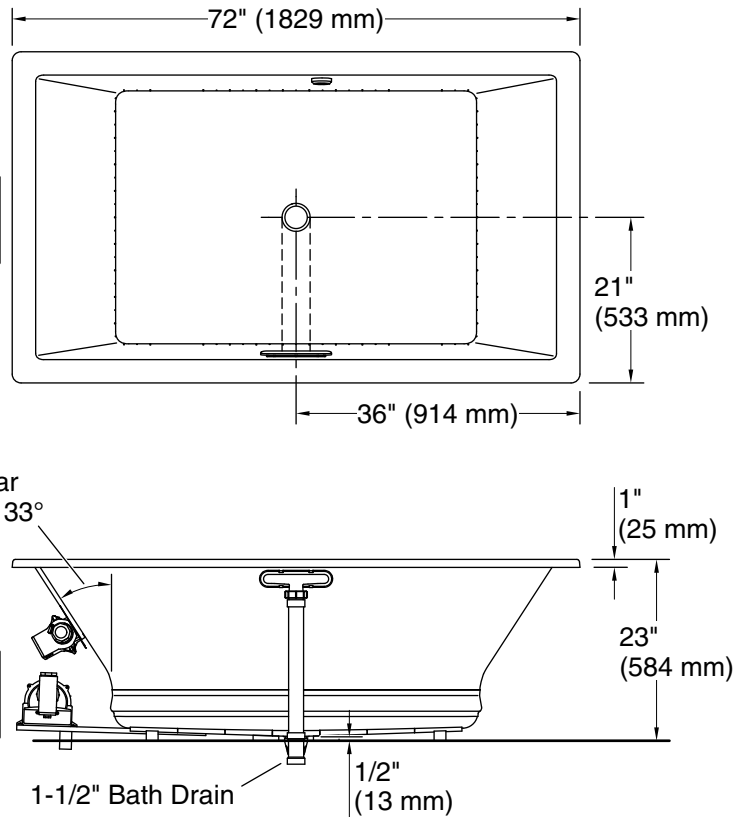

THE BOLD LOOK
OF **KOHLER**®

Underscore® Rectangle

72" x 42" Heated BubbleMassage™ air bath, center drain
K-1174-GH

No change in measurements if connected with drain illustrated. (K-7272)

Drop-in Rim Detail

Blower Motor Access
20" (508 mm) W x 15" (381 mm) H Min

Lumbar
Angle 33°

Required Electrical Service

Two dedicated circuits required, protected with Class A Ground-Fault Circuit-Interrupter (GFCI). Outside North America, this device may be known as a Residual Current Device (RCD).

Blower: 120 V, 15 A, 60 Hz
Air bath: 120 V, 15 A, 60 Hz

Technical Information

All product dimensions are nominal.

Installation: Drop-in, Undermount
Drain location: Center
Basin area, bottom: 45-3/4" x 32" (1162 mm x 813 mm)
Basin area, top: 66" x 36" (1676 mm x 914 mm)
Weight: 110 lbs (49.9 kg)
Minimum floor load: 42 lbs/ft² (205.1 kg/m²)
Water depth: 19" (483 mm)
Water capacity: 139 gal (526.2 L)
Cutout: Drop-in, 70-1/2" x 40-1/2" (1791 mm x 1029 mm)
Electrical component rating: Blower: 120 V, 10 A, 60 Hz
Air bath: 120 V, 5 A, 60 Hz
Blower speed: Variable