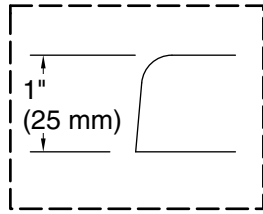

THE BOLD LOOK
OF **KOHLER**®

Underscore® Rectangle

72" x 42" Heated BubbleMassage™ air bath, center drain
K-1174-GH

No change in measurements if connected with drain illustrated. (K-7272)

Drop-in Rim Detail