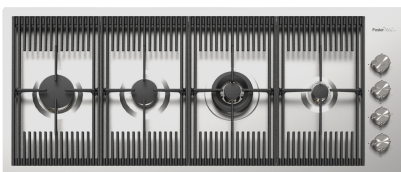

RECOMMENDED PAIRINGS

Cooker hob Milanello 7681 000

Mixer Tap Milanello 8425 100