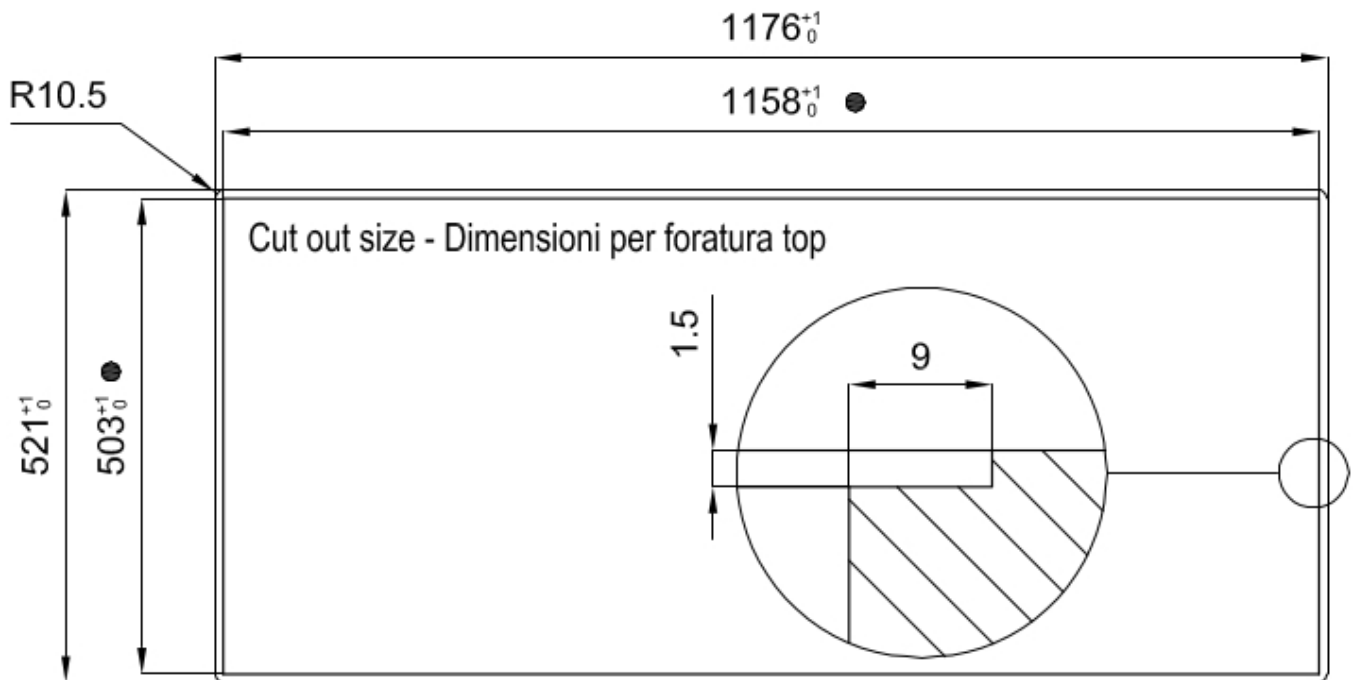

- Built-in cut out for FTS - Foratura per installazione FTS

GALLERY