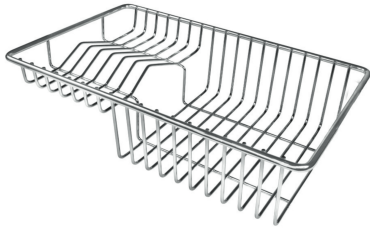

## OPTIONAL ACCESSORIES

HPDE Chopping board 8657 001

HPDE Twin chopping board 8644 101

Iroko-wood twin chopping board 8644 004

Stainless steel colander 8154 000

Stainless steel perforated tray 8156 000

Stainless steel plate rack 8100 154

Stainless steel plate rack 8100 303

Stainless steel Plate rack 8100 306

Walnut-wood chopping board 8642 003

Glass chopping board 8631 300

Graters kit with ring-holder and food collection tray 8159 101

Stainless steel perforated tray 8151 000