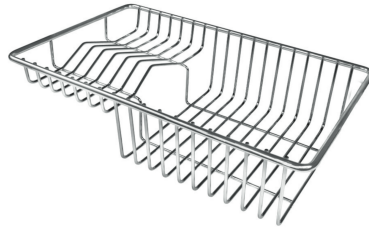

## OPTIONAL ACCESSORIES

HPDE Chopping board 8657 001

HPDE Twin chopping board 8644 101

Iroko-wood twin chopping board 8644 004

Stainless steel colander 8154 000

Stainless steel perforated tray 8156 000

Stainless steel plate rack 8100 154

Stainless steel plate rack 8100 303

Stainless steel Plate rack 8100 306

Walnut-wood chopping board 8642 003

Glass chopping board 8631 300

Graters kit with ring-holder and food collection tray 8159 101

Stainless steel perforated tray 8151 000