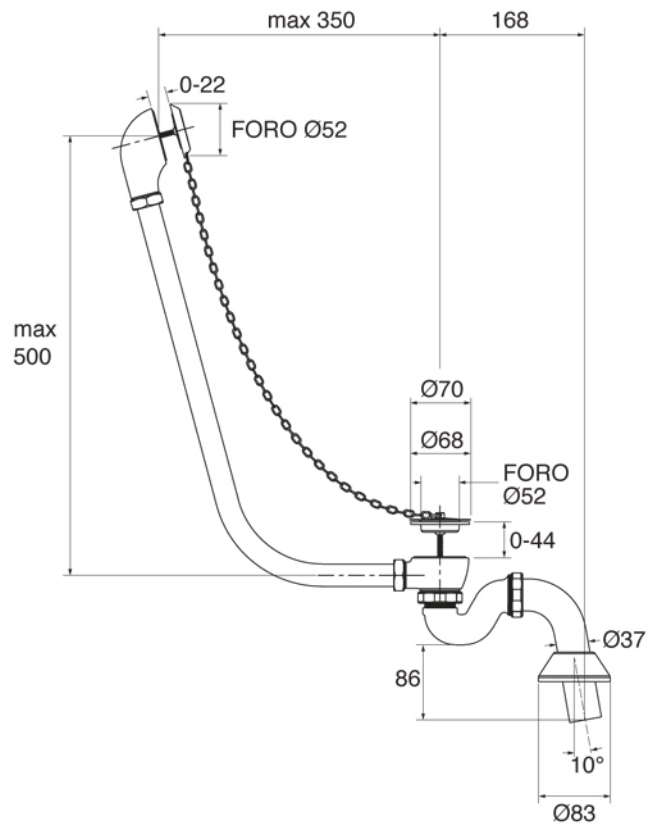

CAST IRON BATHTUB Collection	
Code	Description
9153 9154	Cast iron bathtub 1700x780 (Kg.129 - Lt.190) Without taps holes, external unfinished With taps holes, external unfinished
9184 9193	Wood Base Natural beech Dark oak
103 105 106 107	External painting External painting White External painting RAL Gold leaf decoration Silver leaf decoration

Verona - Italy
tel. +39 045 8006917
fax. +39 045 8020111
gentry-home.com

CAST IRON BATHTUB Collection	
Code	Description
0190-C 0191-I/N/O/OR 0191-B/ND/R	<p>Exposed bath waste with drain stopper chain and overflow with exposed pipes for floor connector and siphon</p> <p>Chrome Incalux, Nickel, Dark Gold, Rose Gold Bronze, Dark Nickel, Copper</p>