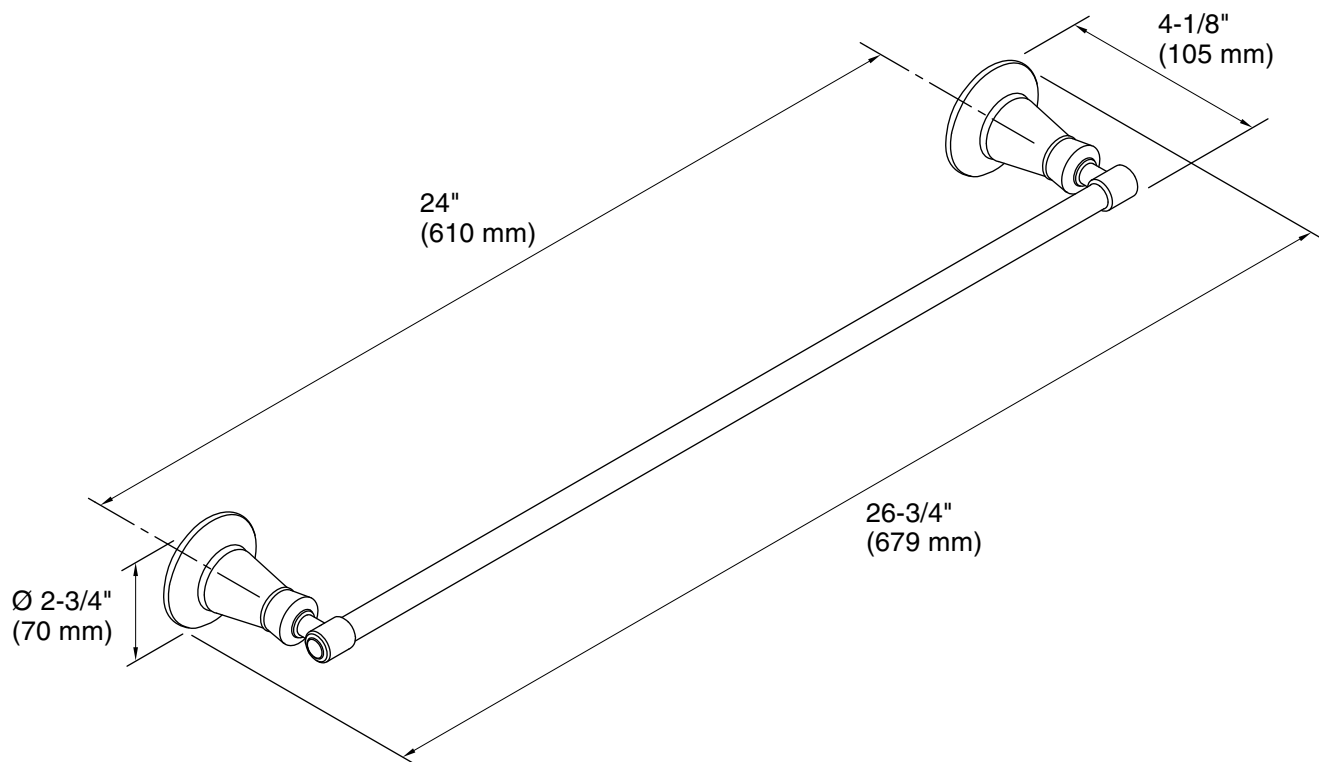

Technical Information

All product dimensions are nominal.

Material: Metal

Notes

Install this product according to the installation guide.

CAUTION: Risk of personal injury. Do not install these products in any area where they are likely to be used inadvertently as a grab bar or support bar. These products are not designed or intended for use as a grab bar or support bar.