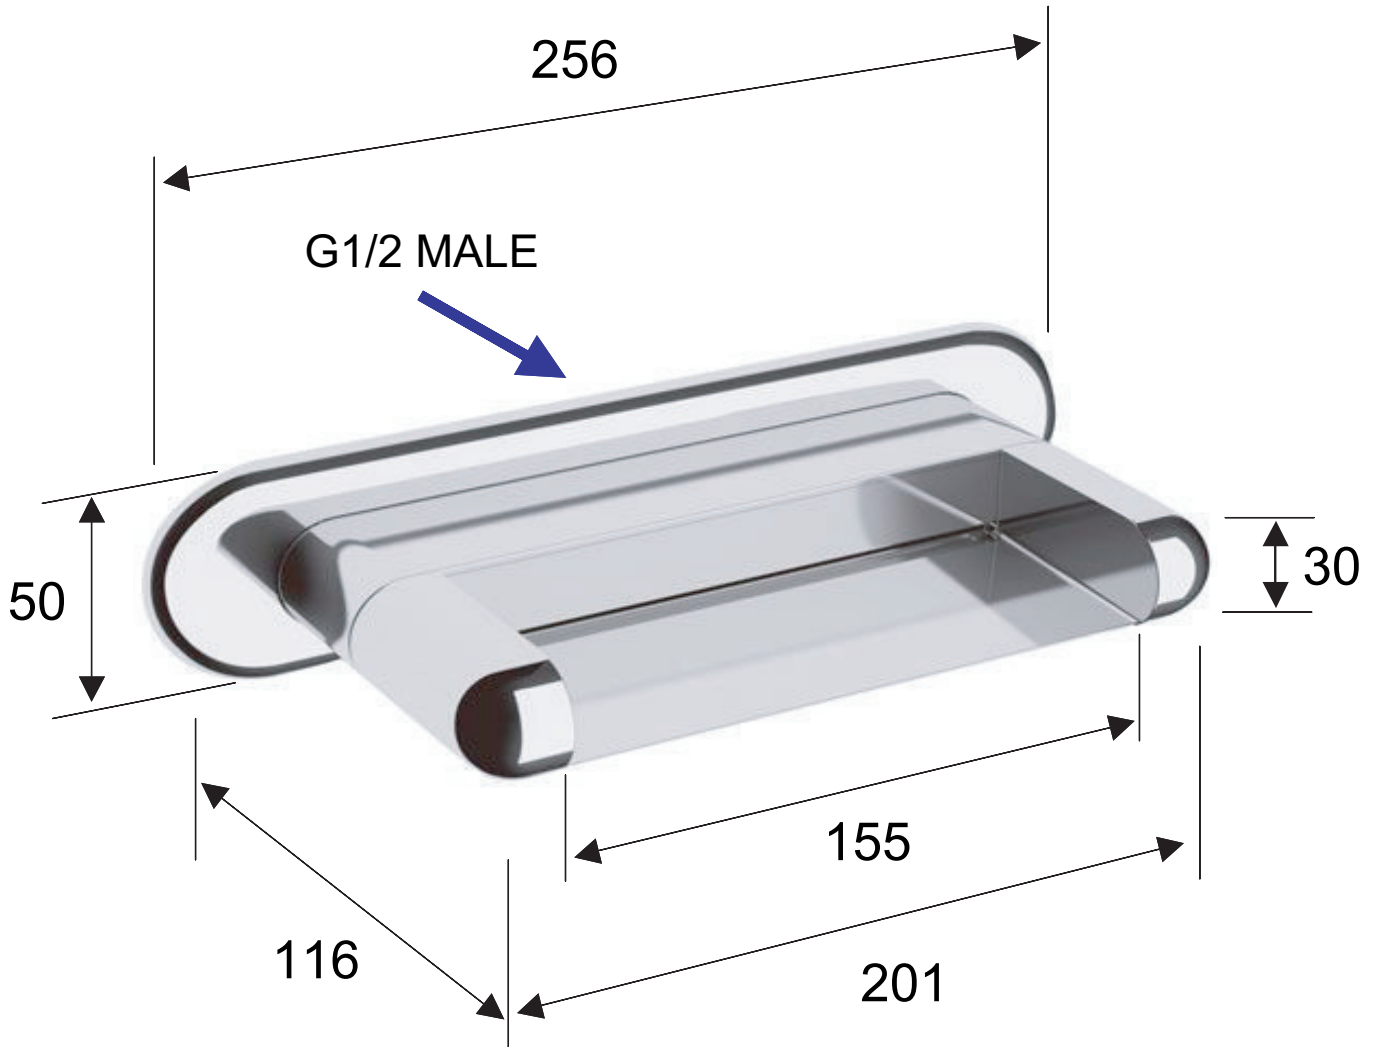

DANIEL

SCHEDA TECNICA TECHNICAL FEATURES

ART. COD.

SC4704

MATERIALI / MATERIALS

OTTONE CROMATO / CHROME PLATED BRASS

CROMATURA / CHROME PLATING

UNI EN 248