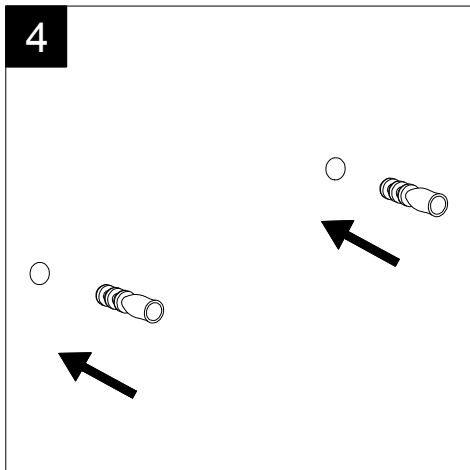

GSGI
CERAMIC DESIGN

Lavabo Touch cm 47
monoforo (senza foro su richiesta)
Washbasin Touch cm 47
one hole (no hole on request)

FRONT

LEFT

TOP

REAR

SECTION

Designation
Lavabo Touch cm 47
monoforo (senza foro su richiesta)
Washbasin Touch cm 47
one hole (no hole on request)

Scale
1:10

cod. TOLAV47

GSGI
CERAMIC DESIGN

This drawing including the respected data may neither be duplicated nor modified nor altered without the consent of GSG Ceramic Design. The use of the data/technical drawings take place at users own risk and under exclusion of any liability of GSG Ceramic Design. The dimensions are not binding; products are subject to changes. Measurement shown may be subjected to small variations or are indicative.

Guida all'installazione dei lavabi sospesi con kit viti di fissaggio (cod. ACS60)

Serie: ZENITH - LIKE - TOUCH - TIME - FLUT - OZ - BRIO - SQUARE - QUAD - FLY - DUNIA

Installation guide for back to wall washbasins with fixing screws kit (cod. ACS60)

Series: ZENITH - LIKE - TOUCH - TIME - FLUT - OZ - BRIO - SQUARE - QUAD - FLY - DUNIA

①

Guida all'installazione dei lavabi sospesi con kit viti di fissaggio (cod. ACS60)

Serie: ZENITH - LIKE - TOUCH - TIME - FLUT - OZ - BRIO - SQUARE - QUAD - FLY - DUNIA