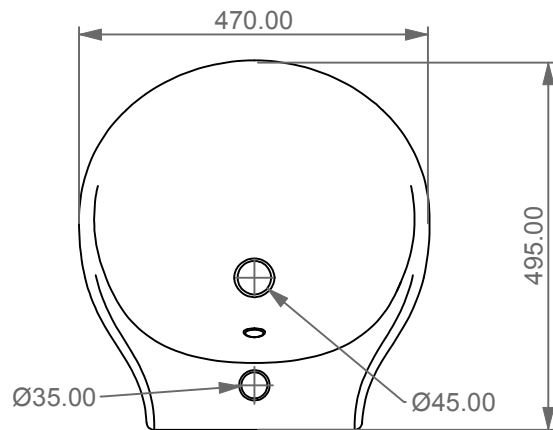

GSGI
CERAMIC DESIGN

Lavabo Touch cm 47
monoforo (senza foro su richiesta)
Washbasin Touch cm 47
one hole (no hole on request)

FRONT

LEFT

TOP

REAR

SECTION

Designation
Lavabo Touch cm 47
monoforo (senza foro su richiesta)
Washbasin Touch cm 47
one hole (no hole on request)

Scale
1:10

cod. TOLAV47

GSGI
CERAMIC DESIGN

This drawing including the respected data may neither be duplicated nor modified nor altered without the consent of GSG Ceramic Design. The use of the data/technical drawings take place at users own risk and under exclusion of any liability of GSG Ceramic Design. The dimensions are not binding; products are subject to changes. Measurement shown may be subjected to small variations or are indicative.