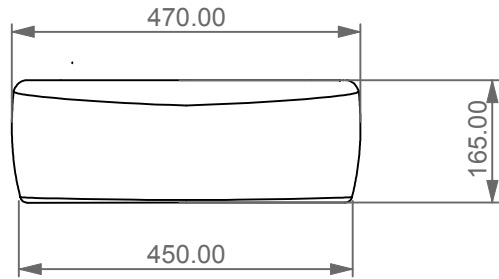

GSGI
CERAMIC DESIGN

Lavabo Touch cm 47
monoforo (senza foro su richiesta)
Washbasin Touch cm 47
one hole (no hole on request)

FRONT

LEFT

TOP

REAR

SECTION

Designation
Lavabo Touch cm 47
monoforo (senza foro su richiesta)
Washbasin Touch cm 47
one hole (no hole on request)

Scale
1:10

cod. TOLAV47

GSGI
CERAMIC DESIGN

This drawing including the respected data may neither be duplicated nor modified nor altered without the consent of GSG Ceramic Design. The use of the data/technical drawings take place at users own risk and under exclusion of any liability of GSG Ceramic Design. The dimensions are not binding; products are subject to changes. Measurement shown may be subjected to small variations or are indicative.