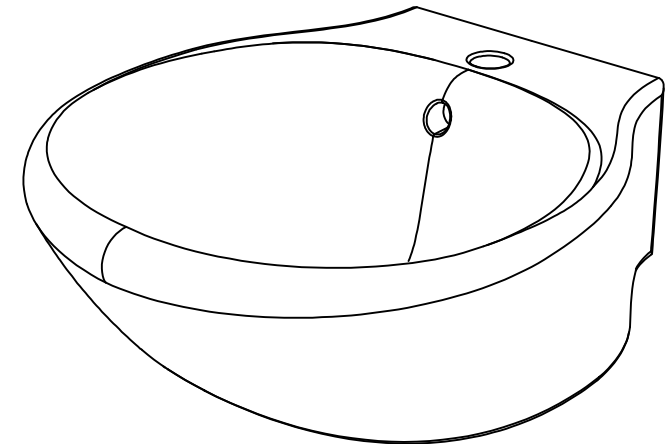

GSGI
CERAMIC DESIGN

Lavabo Touch cm 47
monoforo (senza foro su richiesta)
Washbasin Touch cm 47
one hole (no hole on request)

FRONT

LEFT

TOP

REAR

SECTION

Designation
Lavabo Touch cm 47
monoforo (senza foro su richiesta)
Washbasin Touch cm 47
one hole (no hole on request)

Scale
1:10

cod. TOLAV47

GSGI
CERAMIC DESIGN

This drawing including the respected data may neither be duplicated nor modified nor altered without the consent of GSG Ceramic Design. The use of the data/technical drawings take place at users own risk and under exclusion of any liability of GSG Ceramic Design. The dimensions are not binding; products are subject to changes. Measurement shown may be subjected to small variations or are indicative.

Guida all'installazione dei lavabi sospesi con kit viti di fissaggio (cod. ACS60)

Serie: ZENITH - LIKE - TOUCH - TIME - FLUT - OZ - BRIO - SQUARE - QUAD - FLY - DUNIA

Installation guide for back to wall washbasins with fixing screws kit (cod. ACS60)

Installation guide for back to wall washbasins with fixing screws kit (cod. ACS60)

Series: ZENITH - LIKE - TOUCH - TIME - FLUT - OZ - BRIO - SQUARE - QUAD - FLY - DUNIA

②