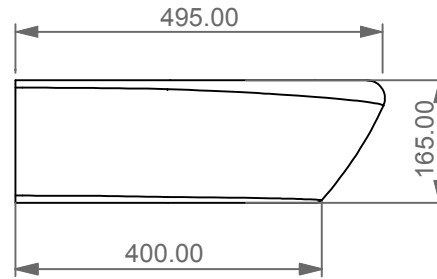

GSGI
CERAMIC DESIGN

Lavabo Touch cm 47
monoforo (senza foro su richiesta)
Washbasin Touch cm 47
one hole (no hole on request)

FRONT

LEFT

TOP

REAR

SECTION

Designation
Lavabo Touch cm 47
monoforo (senza foro su richiesta)
Washbasin Touch cm 47
one hole (no hole on request)

Scale
1:10

cod. TOLAV47

GSGI
CERAMIC DESIGN

This drawing including the respected data may neither be duplicated nor modified nor altered without the consent of GSG Ceramic Design. The use of the data/technical drawings take place at users own risk and under exclusion of any liability of GSG Ceramic Design. The dimensions are not binding; products are subject to changes. Measurement shown may be subjected to small variations or are indicative.