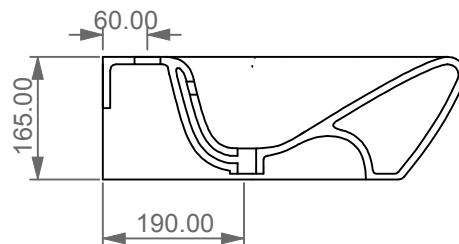

GSGI
CERAMIC DESIGN

Lavabo Touch cm 47
monoforo (senza foro su richiesta)
Washbasin Touch cm 47
one hole (no hole on request)

FRONT

LEFT

TOP

REAR

SECTION

Designation
Lavabo Touch cm 47
monoforo (senza foro su richiesta)
Washbasin Touch cm 47
one hole (no hole on request)

Scale
1:10

cod. TOLAV47

GSGI
CERAMIC DESIGN

This drawing including the respected data may neither be duplicated nor modified nor altered without the consent of GSG Ceramic Design. The use of the data/technical drawings take place at users own risk and under exclusion of any liability of GSG Ceramic Design. The dimensions are not binding; products are subject to changes. Measurement shown may be subjected to small variations or are indicative.

Guida all'installazione dei lavabi sospesi con kit viti di fissaggio (cod. ACS60)

Serie: ZENITH - LIKE - TOUCH - TIME - FLUT - OZ - BRIO - SQUARE - QUAD - FLY - DUNIA

Installation guide for back to wall washbasins with fixing screws kit (cod. ACS60)