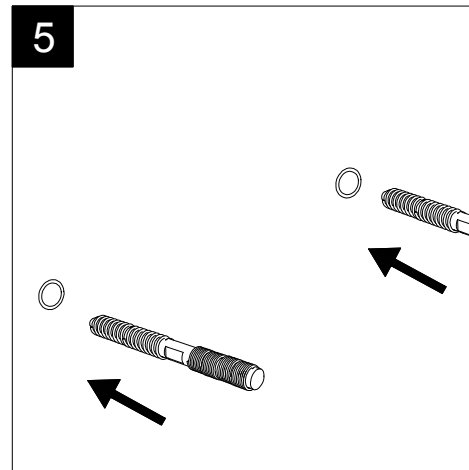

GSGI
CERAMIC DESIGN

Lavabo Touch cm 47
monoforo (senza foro su richiesta)
Washbasin Touch cm 47
one hole (no hole on request)

FRONT

LEFT

TOP

REAR

SECTION

Designation
Lavabo Touch cm 47
monoforo (senza foro su richiesta)
Washbasin Touch cm 47
one hole (no hole on request)

Scale
1:10

cod. TOLAV47

GSGI
CERAMIC DESIGN

This drawing including the respected data may neither be duplicated nor modified nor altered without the consent of GSG Ceramic Design. The use of the data/technical drawings take place at users own risk and under exclusion of any liability of GSG Ceramic Design. The dimensions are not binding; products are subject to changes. Measurement shown may be subjected to small variations or are indicative.

Guida all'installazione dei lavabi sospesi con kit viti di fissaggio (cod. ACS60)

Serie: ZENITH - LIKE - TOUCH - TIME - FLUT - OZ - BRIO - SQUARE - QUAD - FLY - DUNIA

Installation guide for back to wall washbasins with fixing screws kit (cod. ACS60)

Series: ZENITH - LIKE - TOUCH - TIME - FLUT - OZ - BRIO - SQUARE - QUAD - FLY - DUNIA

①

Guida all'installazione dei lavabi sospesi con kit viti di fissaggio (cod. ACS60)

Serie: ZENITH - LIKE - TOUCH - TIME - FLUT - OZ - BRIO - SQUARE - QUAD - FLY - DUNIA