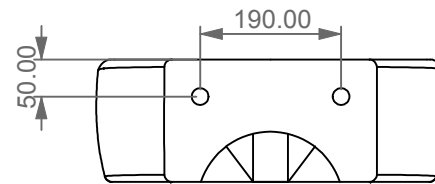

GSGI
CERAMIC DESIGN

Lavabo Touch cm 47
monoforo (senza foro su richiesta)
Washbasin Touch cm 47
one hole (no hole on request)

FRONT

LEFT

TOP

REAR

SECTION

Designation
Lavabo Touch cm 47
monoforo (senza foro su richiesta)
Washbasin Touch cm 47
one hole (no hole on request)

Scale
1:10

cod. TOLAV47

GSGI
CERAMIC DESIGN

This drawing including the respected data may neither be duplicated nor modified nor altered without the consent of GSG Ceramic Design. The use of the data/technical drawings take place at users own risk and under exclusion of any liability of GSG Ceramic Design. The dimensions are not binding; products are subject to changes. Measurement shown may be subjected to small variations or are indicative.