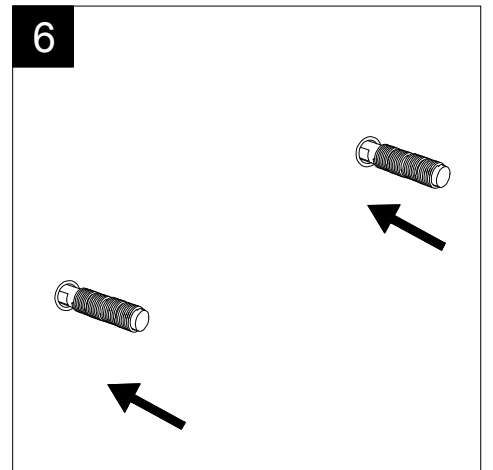

GSGI
CERAMIC DESIGN

Lavabo Touch cm 47
monoforo (senza foro su richiesta)
Washbasin Touch cm 47
one hole (no hole on request)

FRONT

LEFT

TOP

REAR

SECTION

Designation
Lavabo Touch cm 47
monoforo (senza foro su richiesta)
Washbasin Touch cm 47
one hole (no hole on request)

Scale
1:10

cod. TOLAV47

GSGI
CERAMIC DESIGN

This drawing including the respected data may neither be duplicated nor modified nor altered without the consent of GSG Ceramic Design. The use of the data/technical drawings take place at users own risk and under exclusion of any liability of GSG Ceramic Design. The dimensions are not binding; products are subject to changes. Measurement shown may be subjected to small variations or are indicative.

Guida all'installazione dei lavabi sospesi con kit viti di fissaggio (cod. ACS60)

Serie: ZENITH - LIKE - TOUCH - TIME - FLUT - OZ - BRIO - SQUARE - QUAD - FLY - DUNIA

Installation guide for back to wall washbasins with fixing screws kit (cod. ACS60)

Series: ZENITH - LIKE - TOUCH - TIME - FLUT - OZ - BRIO - SQUARE - QUAD - FLY - DUNIA

①

Guida all'installazione dei lavabi sospesi con kit viti di fissaggio (cod. ACS60)

Serie: ZENITH - LIKE - TOUCH - TIME - FLUT - OZ - BRIO - SQUARE - QUAD - FLY - DUNIA