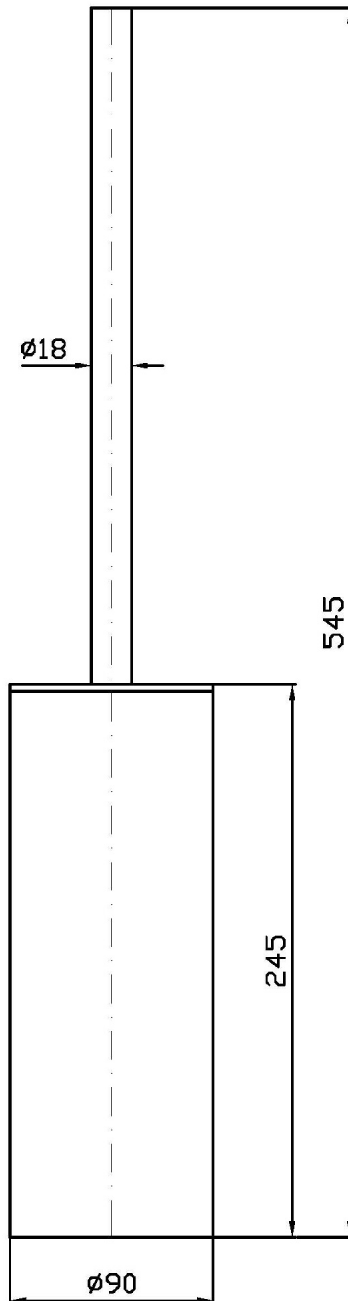

Marchio / Brand ZUCCHETTI

Classe / Class ACC

ON

ZAD555

Porta scopino. / WC brush set, free-standing

Porta scopino.

WC brush set, free-standing

Finiture / Finishes

ON

ZAD555

Disegno Complessivo / Overall Drawing

ON

ZAD555

Pesi e Misure / Weights and Sizes

Peso (Kg) Weight (lb)	1,17 (Kg)	2,58 (lb)
Volume test (dc3) - (in3)	9,97 (dc3)	608,41 (in3)
h (mm) - (in)	105,00 (mm)	4,13 (in)
L1 (mm) - (in)	130,00 (mm)	5,12 (in)
L2 (mm) - (in)	730,00 (mm)	28,74 (in)