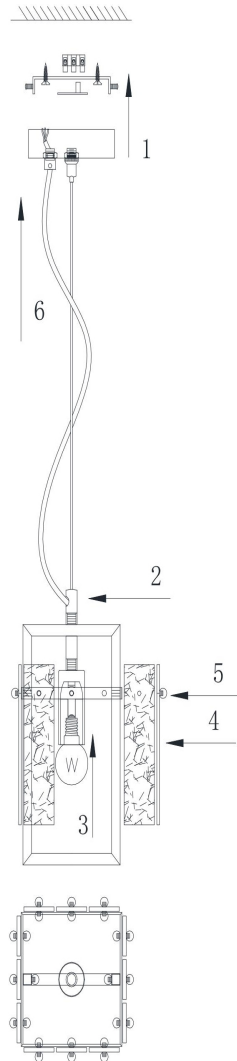

# Instruction

FR5166PL-01N

1xE14 40W

Model: FR5166PL-01N

Collection: Modern

Pendant Lamps