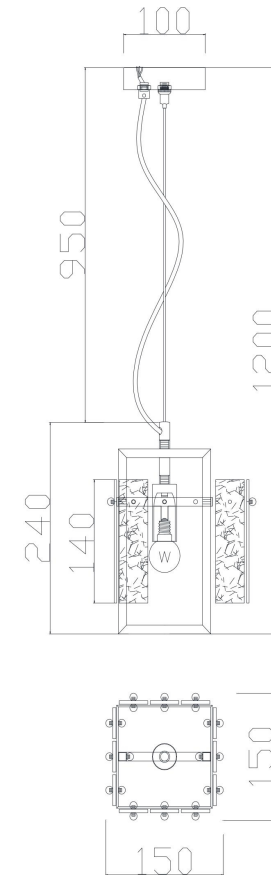

# Instruction

FR5166PL-01N

1xE14 40W

Model: FR5166PL-01N

Collection: Modern

Pendant Lamps