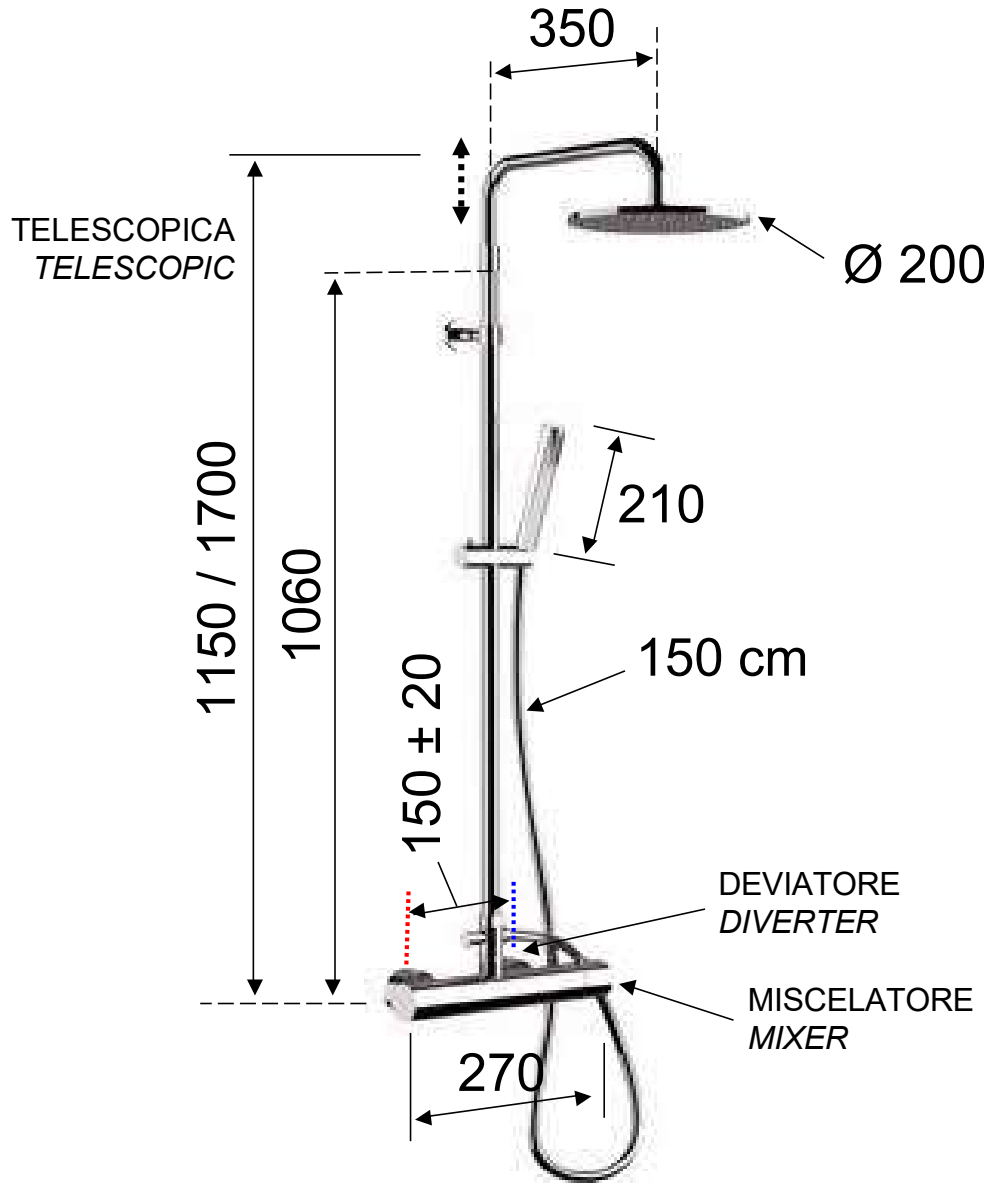

DANIEL

SCHEDA TECNICA TECHNICAL FEATURES

ART. COD.

S636RA8420

MATERIALI / MATERIALS

OTTONE CROMATO / CHROME PLATED BRASS
ABS

CROMATURA / CHROME PLATING

UNI EN 248