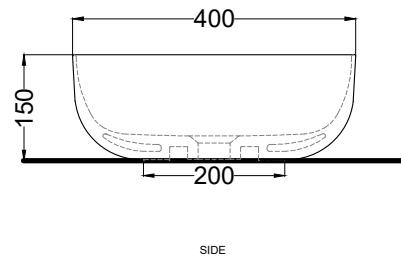

ATTENZIONE: Superfici, pesi e misure riportate possono presentare leggere differenze rispetto ai pezzi reali, in considerazione e accordo delle caratteristiche di tolleranza intrinseche del materiale ceramico e del suo processo produttivo. L'azienda si riserva di cambiare schede tecniche e caratteristiche di funzionamento degli articoli in ogni momento e senza necessità di preavviso.

ATTENTION: Surfaces, weights and dimensions can show some little differences compared to the real item, following typical intrinsic characteristics of ceramics material and production. The company reserves the right to change any technical specifications/ dimension and/or operating characteristics of the products at any time and without giving notice.