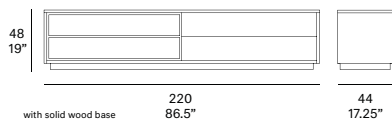

indoor

Basic TV module / mueble TV

Studio expormim, 2012

T323 R

solid wood base
5 cm / 2"

solid wood legs
14 cm / 5.5"

metallic legs
14 cm / 5.5"

TV module made of solid wood from European oaks. Possibility to customize using different lacquered finishes for the shelf module. There are three options for the legs: solid wood base, solid wood legs and metallic legs. The collection is also available in European oak veneer.

Shipment details

TV module

Qty	1 tv module (1 box)
Volume	0,58 m3 / 20.48 ft3
Gross weight	67 kg / 148 lb
Net weight	62 kg / 137 lb
Item dimensions (width x depth x height)	220 x 44 x 48 cm 86.5" x 17.25" x 19"

Optional legs

Qty	1 leg frame (1 box)
Volume	0,17 m3 / 6.00 ft3
Gross weight - Solid wood	16 kg / 35 lb
Net weight -Solid wood	13 kg / 29 lb
Gross weight - Metallic legs	19 kg / 42 lb
Net weight - Metallic legs	16 kg / 35 lb
Item dimensions with legs (width x depth x height)	220 x 44 x 57 cm 86.5" x 17.25" x 22.5"