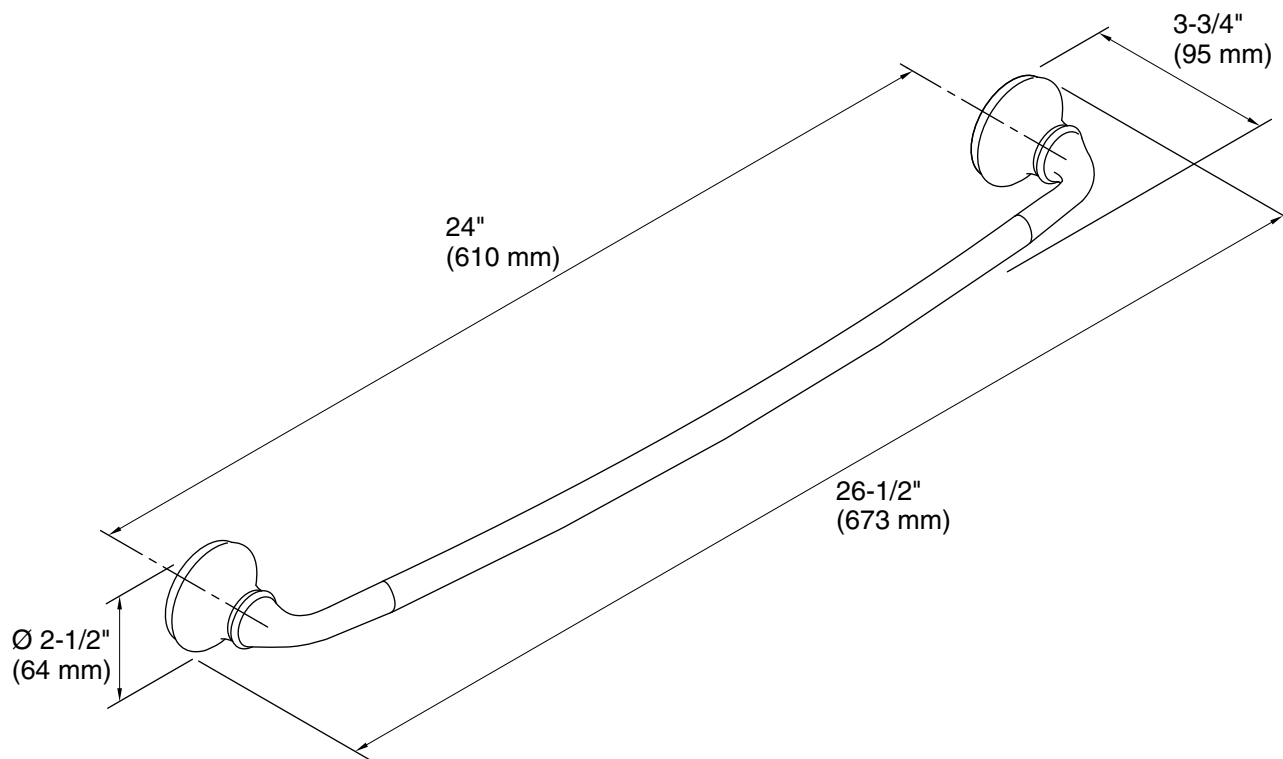

Technical Information

All product dimensions are nominal.

Material: Metal

Notes

Install this product according to the installation guide.

CAUTION: Risk of personal injury. Do not install these products in any area where they are likely to be used inadvertently as a grab bar or support bar. These products are not designed or intended for use as a grab bar or support bar.