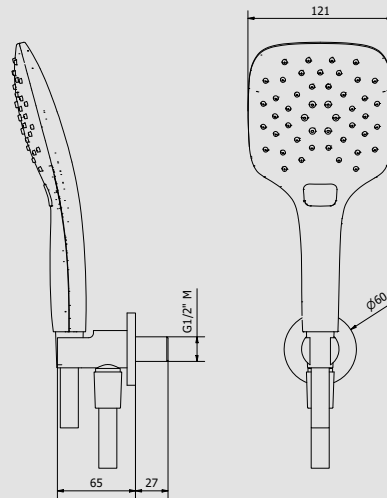

## SH029

Description

Duplex three jets - Sumo

Box Dimensions

280x260x70 mm

Weight

1.0 kg

Finishes

Dimensions

Cartridge

-

Threaded fitting

-

Aerator

-

Flow Rate (+/-10%)