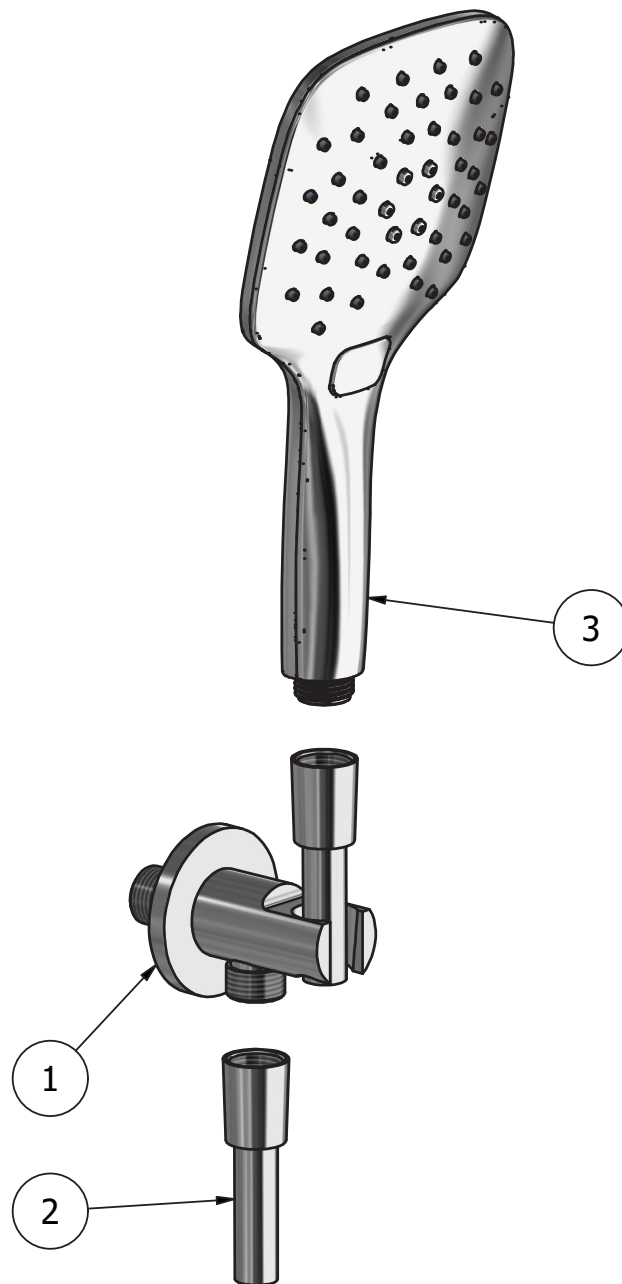

Dimensions

Cartridge

-

Threaded fitting

-

Aerator

-

Flow Rate (+/-10%)

T. +39 030 802101  
F. +39 030 803097  
info@weareib.it

P.IVA 01785230986  
capitale sociale  
€420.000,00 i.v.

www.weareib.it

WE ARE **IB**

Parts list			
ELEM	CODE	DESCRIPTION	QT
1	AQ0013638	Handshower's round support	1
2	AQ0010066	Supreme chromalux flexible hose	2
3	AQ0015211	Hand shower sumo three jets	1