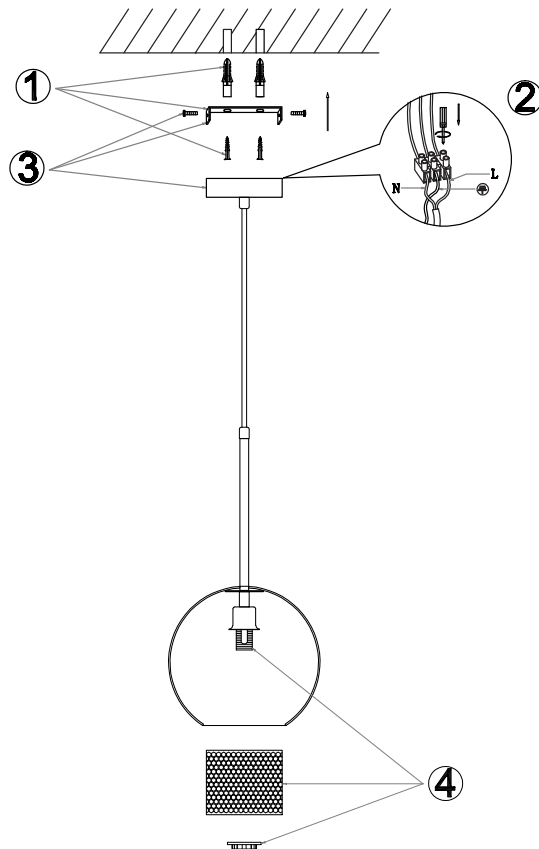

FREYA
TRADITION OF QUALITY

Instruction

FR8018PL-01BS

1 x E14 (60W)

Model: FR8018PL-01BS
Collection: Modern Market

Pendant Lamps