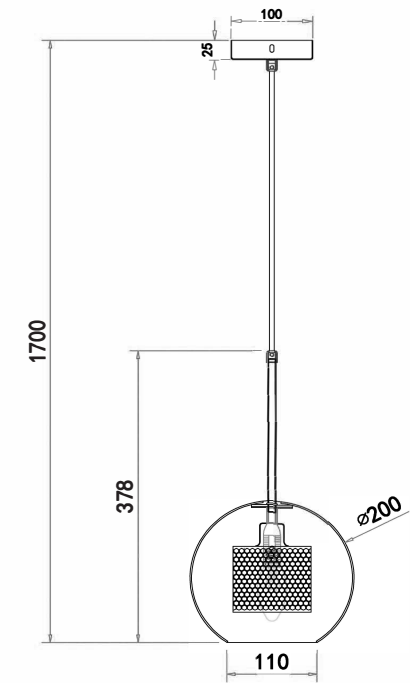

FREYA
TRADITION OF QUALITY

Instruction

FR8018PL-01BS

1 x E14 (60W)

Model: FR8018PL-01BS
Collection: Modern Market

Pendant Lamps